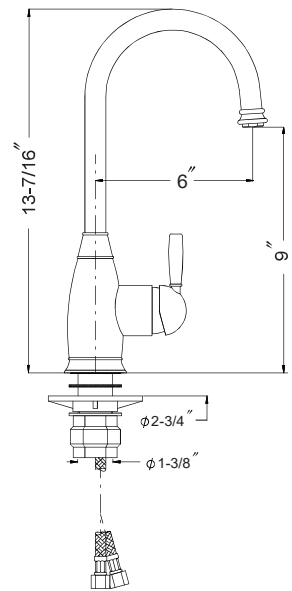

FEATURES

- Solid brass body construction
- Forward action lever with 15 degree rear limited handle - will not hit backsplash
- All brass body, ceramic disc cartridge
- Oversized deck mounting lock nut for ease of installation
- Available in 12 finish options
- Nylon hoses for increased durability and flexibility
- All HamatUSA faucets are ICC certified to meet or exceed US State and Federal plumbing codes and low lead safety standards
- Limited Lifetime Warranty