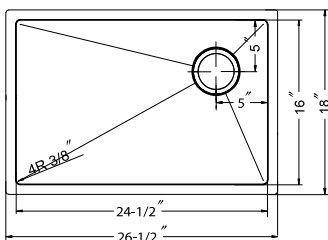

Model #	Description	List Price/Each
AXI-OS2618S	Single Box Pack	739.00
Optional Accessories:		
CUT-1518	Eco-friendly Hardwood Worktop Cutting Board	154.00
SWG-OS-2516	Bottom Grid	180.00
BAS-2000-SS	Basket Strainer	46.00
Other Basket Strainer options available on pages 42-43 with pricing on page 150