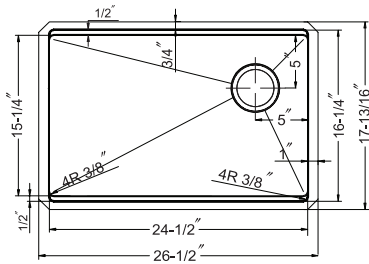

Supplied with wooden cutting board, multipurpose roll-up mat, wire bottom grid, and basket strainer

SWG-1717

CUT-1717

ROL-1416

BAS-2000-SS

Model #	Description	List Price/Each
REN-16-OS2618	Single Box Pack	1,379.00
Included Accessories:		
CUT-1418	Eco-friendly Hardwood Worktop Cutting Board	168.00
ROL-1416	Multi-purpose Roll-up Mat	77.00
SWG-OS-2517	Bottom Grid	185.00
DRY-OS-817	Drying Tray 1 1/2" depth	210.00
BAS-2000-SS	Basket Strainer	46.00
Other Basket Strainer options available on pages 42-43 with pricing on page 150		