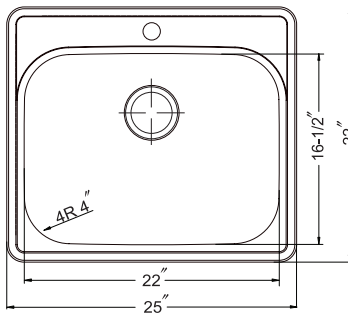

Model #	Description	List Price/Each
REV-2522ST-12-1-1	Single Box Pack, sink only	599.00
REV-2522ST-12-1-20	Nested Bulk Pack, sink only	538.00
BAS-2000-SS	Basket Strainer	46.00

Other Basket Strainer options available on pages 42-43 with pricing on page 150