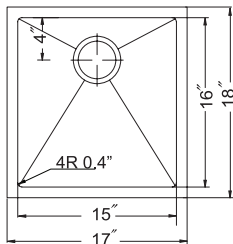

Model #	Description	List Price/Each
AXI-2318S	Single Box Pack, sink only	682.00
Optional Accessories		
SWG-2116	Bottom Grid	137.00
CUT-1518	Cutting Board	154.00
BAS-2000-SS	Basket Strainer	46.00
Other Basket Strainer options available on pages 42-43 with pricing on page 150		