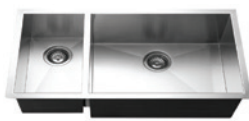

PRI-3318DR / PRI-3318DL
PG 78