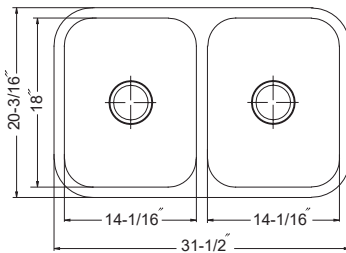

Model #	Description	List Price/Each
GOR-3221D-1	Single Box Pack, sink only	705.00
GOR-3221D-20	Nested Bulk Pack, sink only	626.00
Optional Accessories		
SWG-1215	Bottom Grid	96.00
BAS-2000-SS	Basket Strainer	46.00
Other Basket Strainer options available on pages 42-43 with pricing on page 150