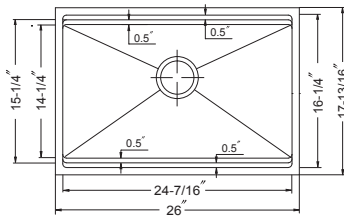

Model #	Description	List Price/Each
REN-2618S	Single Box Pack	1,306.00
Included Accessories		
CUT-1316	Eco-friendly Hardwood Worktop Cutting Board (included at no charge)	156.00
DRY-1617	Drying Tray 1½" depth, stainless steel (included at no charge)	226.00
ROL-1416	Multi-purpose Roll-up Mat (included at no charge)	77.00
SWG-2614	Bottom Grid (included at no charge)	118.00
BAS-2000-SS	Basket Strainer (included at no charge)	46.00
Other Basket Strainer options available on pages 42-43 with pricing on page 150