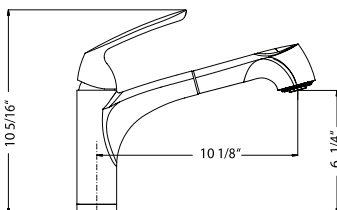

Model #	Description	List Price/Each
QUPO-2000-PC	Polished Chrome finish, dual function pull-out	635.00
QUPO-2000-BN	Brushed Nickel finish, dual function pull-out	694.00
QUPO-2000-OB	Oil Rubbed Bronze finish, dual function pull-out	694.00