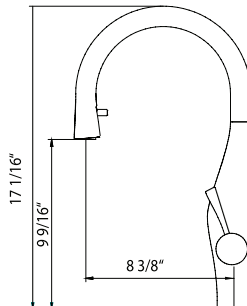

Model #	Description	List Price/Each
IMPD-1000-MWG	Matte White Body / Matte Gold handle and spray head	1,379.00
IMPD-1000-MBG	Matte Black Body / Matte Gold handle and spray head	1,379.00
IMPD-1000-BNMB	Brushed Nickel Body / Matte Black handle and spray head	1,379.00
IMPD-1000-GMW	Matte Gold Body / Matte White handle and spray head	1,379.00
IMPD-1000-ACMB	Antique Copper Body / Matte Black handle and spray head	1,379.00