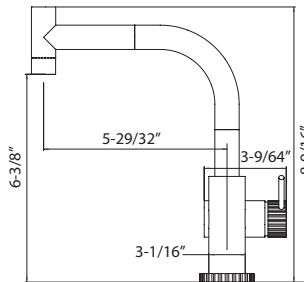

Imagine kitchen pull-down faucet with high rotating spout and integral metallic hand-spray with dual-spray.

- ADA compliant
- US Patent Number 29/551.824

Available Split Finishes

Model #	Description	List Price/Each
KNDH-1000-BSS	Brushed Stainless Steel	1,187.00