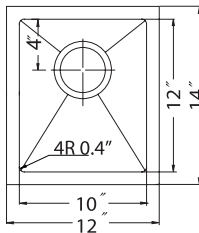

Model #	Description	List Price/Each
AXI-1214B	Single Box Pack, sink only	558.00
Optional Accessories		
SWG-1012	Bottom Grid	93.00
BAS-2000-SS	Basket Strainer	46.00
Other Basket Strainer options available on pages 42-43 with pricing on page 150