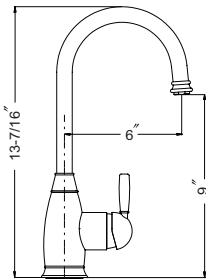

Model #	Description	List Price/Each
EXBA-4000-PC	Polished Chrome finish, traditional brass bar faucet	804.00
EXBA-4000-BN	Brushed Nickel finish, traditional brass bar faucet	1,106.00
EXBA-4000-OB	Oil Rubbed Bronze finish, traditional brass bar faucet	1,106.00
EXBA-4000-BB	Brushed Brass finish, traditional brass bar faucet	1,106.00
EXBA-4000-AB*	Antique Brass finish, traditional brass bar faucet	1,106.00
EXBA-4000-AC	Antique Copper finish, traditional brass bar faucet	1,106.00
EXBA-4000-PN	Polished Nickel finish, traditional brass bar faucet	1,106.00

*DWO = Discontinued When Out