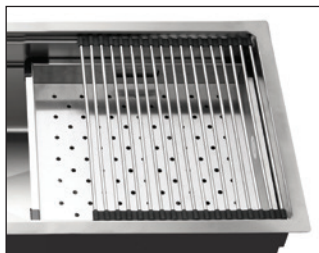

Multi-Purpose Roll-up Mat