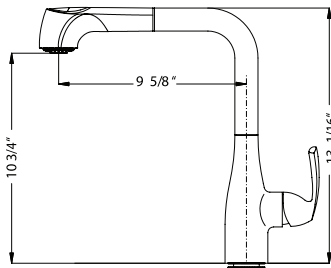

Full specifications available at www.HamatUSA.com Limited Lifetime Warranty

Model #	Description	List Price/Each
QUPO-2020-PC	Polished Chrome finish, dual function pull-out	634.00
QUPO-2020-BN	Brushed Nickel finish, dual function pull-out	755.00
QUPO-2020-OB	Oil Rubbed Bronze finish, dual function pull-out	755.00
QUPO-2020-BB	Brushed Brass finish, dual function pull-out	755.00