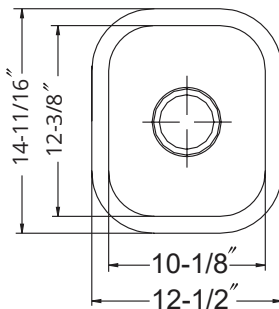

Model #	Description	List Price/Each
ASP-1315B-1	Single Box Pack, sink only	226.00
ASP-1315B-20	Nested Bulk Pack, sink only	203.00
Optional Accessories		
SWG-119	Bottom Grid	82.00
BAS-2000-SS	Basket Strainer	46.00
Other Basket Strainer options available on pages 42-43 with pricing on page 150