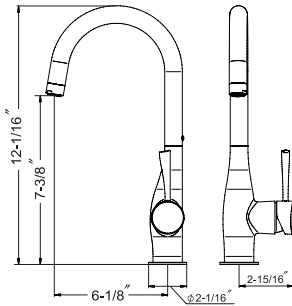

Model #	Description	List Price/Each
IMBA-4000-PC	Polished Chrome finish, dual function hidden pull-down	922.00
IMBA-4000-BN	Brushed Nickel finish, dual function hidden pull-down	1,198.00
IMBA-4000-OB	Oil Rubbed Bronze finish, dual function hidden pull-down	1,198.00
IMBA-4000-BB	Brushed Brass finish, dual function hidden pull-down	1,198.00
IMBA-4000-GR	Graphite finish, dual function hidden pull-down	1,198.00
IMBA-4000-PN	Polished Nickel finish, dual function hidden pull-down	1,318.00
IMBA-4000-MB	Matte Black finish, dual function hidden pull-down	1,198.00