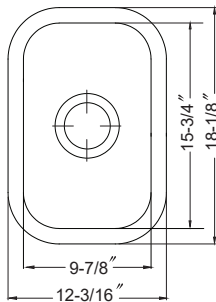

Model #	Description	List Price/Each
CHE-1319BU-WH	Undermount bar/prep sink, White, sink only	674.00
CHE-1319BU-BQ	Undermount bar/prep sink, Biscuit, sink only	627.00
Optional Accessories		
SWG-914F	Bottom Grid	82.00
BAS-2000-SS	Stainless Steel Basket Strainer	46.00
Other Basket Strainer options available on pages 42-43 with pricing on page 150