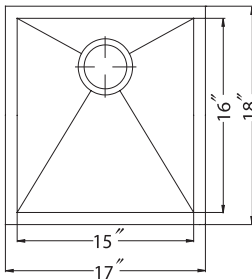

Model #	Description	List Price/Each
PADA-1718BU-5	Single Box Pack, 5" depth, sink only	682.00
PADA-1718BU-5.5	Single Box Pack, 5.5" depth, sink only	682.00
PADA-1718BU-6	Single Box Pack, 6" depth, sink only	682.00

Optional Accessories

SWG-1516	Bottom Grid	123.00
CUT-1518	Cutting Board	154.00
BAS-2000-SS	Basket Strainer	46.00

Other Basket Strainer options available on pages 42-43 with pricing on page 150