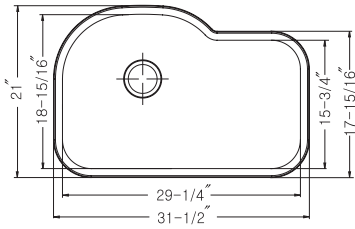

Model #	Description	List Price/Each
VIL-3221ST	Single Box Pack, sink only	842.00
Optional Accessories		
SWG-27170FS	Bottom Grid	178.00
CUT-1417	Cutting Board	123.00
CUT-1517	Cutting Board	131.00
BAS-2000-SS	Basket Strainer	46.00
Other Basket Strainer options available on pages 42-43 with pricing on page 150