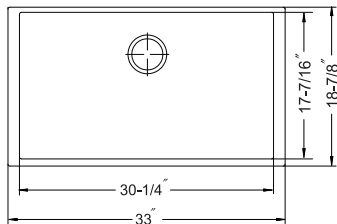

Model #	Description	List Price/Each
SiO-3319SU-WH White	Single Box Pack, sink only	778.00
SiO-3319SU-BL Black	Single Box Pack, sink only	778.00
SiO-3319SU-MO Mocha	Single Box Pack, sink only	778.00
SiO-3319SU-SD Sand	Single Box Pack, sink only	778.00
SiO-3319SU-TA Taupe	Single Box Pack, sink only	778.00

Optional Accessories

CWG-2814	Bottom Grid	179.00
Other Basket Strainer options available on pages 42-43 with pricing on page 150