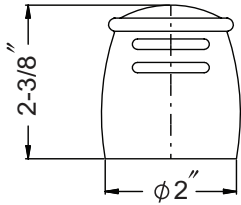

Model #	Description	List Price/Each
180-1950-PC	Polished Chrome finish, traditional air gap cover	190.00
180-1950-BN	Brushed Nickel finish, traditional air gap cover	226.00
180-1950-PN	Polished Nickel finish, traditional air gap cover	226.00
180-1950-BB	Brushed Brass finish, traditional air gap cover	214.00
180-1950-OB	Oil Rubbed Bronze finish, traditional air gap cover	226.00
180-1950-RG*	Rose Gold finish, traditional air gap cover	226.00
180-1950-AC	Antique Copper finish, traditional air gap cover	226.00
180-1950-AB*	Antique Brass finish, traditional air gap cover	226.00
180-1950-GR	Graphite finish, traditional air gap cover	226.00
180-1950-MB	Matte Black Brass finish, traditional air gap cover	214.00
180-1950-MW*	Matte White Brass finish, traditional air gap cover	214.00
180-1950-PW*	Pewter finish, traditional air gap cover	226.00

*DWO = Discontinued When Out