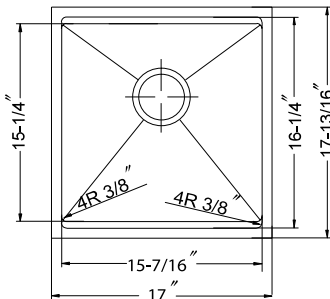

Model #	Description	List Price/Each
REN-16-1516B	Single Box Pack	899.00
Included Accessories:		
SWG-1717	Bottom Grid	102.00
CUT-1717	Eco-friendly Hardwood Worktop Cutting Board	165.00
ROL-1416	Multi-purpose Roll-up Mat	77.00
BAS-2000-SS	Basket Strainer	46.00
Other Basket Strainer options available on pages 42-43 with pricing on page 150