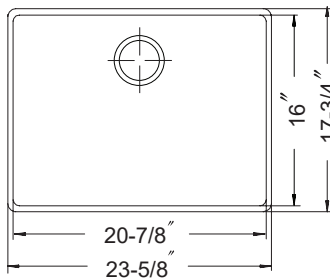

Model #	Description	List Price/Each
SiO-2418SU-WH White	Single Box Pack, sink only	690.00
SiO-2418SU-BL Black	Single Box Pack, sink only	690.00
SiO-2418SU-MO Mocha	Single Box Pack, sink only	690.00
SiO-2418SU-SD Sand	Single Box Pack, sink only	690.00
SiO-2418SU-TA Taupe	Single Box Pack, sink only	690.00

Optional Accessories
CWG-2015

Bottom Grid	117.00
Other Basket Strainer options available on pages 42-43 with pricing on page 150