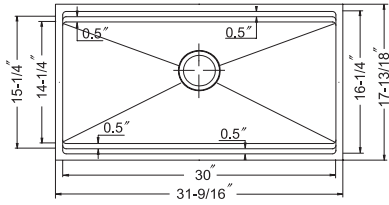

SWG-1517 BL

CUT-1717

ROL-1416 BL

BAS-2000 BL

Model #	Description	List Price/Each
NER-3218SW	Single Box Pack	1,650.00
Included Accessories		
CUT-1316	Eco-friendly Hardwood Worktop Cutting Board	156.00
ROL-1416 BL	Multi-Purpose Roll-up Mat	117.00
SWG-3014 BL	Bottom Grid	193.00
DRY-1617 BL	Drying Tray 1½" depth	240.00
BAS-2000 BL	Basket Strainer	94.00
Other Basket Strainer options available on pages 42-43 with pricing on page 150		