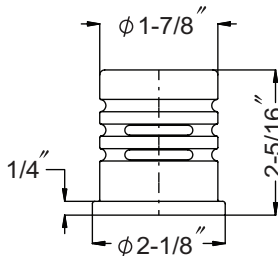

Model #	Description	List Price/Each
180-1195-PC	Polished Chrome finish, contemporary air gap cover	190.00
180-1195-BN	Brushed Nickel finish, contemporary air gap cover	226.00
180-1195-PN	Polished Nickel finish, contemporary air gap cover	214.00
180-1195-BB	Brushed Brass finish, contemporary air gap cover	226.00
180-1195-OB	Oil Rubbed Bronze finish, contemporary air gap cover	226.00
180-1195-RG*	Rose Gold finish, contemporary air gap cover	226.00
180-1195-AC	Antique Copper finish, contemporary air gap cover	226.00
180-1195-AB*	Antique Brass finish, contemporary air gap cover	226.00
180-1195-GR	Graphite finish, contemporary air gap cover	226.00
180-1195-MB	Matte Black Brass finish, contemporary air gap cover	214.00
180-1195-MW*	Matte White Brass finish, contemporary air gap cover	214.00
180-1195-PW*	Pewter finish, contemporary air gap cover	226.00

*DWO = Discontinued When Out