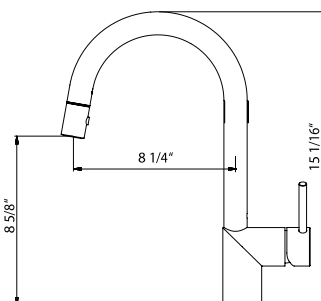

Model #	Description	List Price/Each
GAPD-1000-PC	Polished Chrome finish, dual function pull-down	582.00
GAPD-1000-BN	Brushed Nickel finish, dual function pull-down	719.00
GAPD-1000-OB	Oil Rubbed Bronze finish, dual function pull-down	719.00
GAPD-1000-MB	Matte Black finish, dual function pull-down	719.00
GAPD-1000-BB	Brushed Brass finish, dual function pull-down	719.00
GAPD-1000-PN	Polished Nickel finish, dual function pull-down	719.00
GAPD-1000-RG*	Rose Gold finish, dual function pull-down	719.00
GAPD-1000-GR	Graphite finish, dual function pull-down	719.00

*DWO = Discontinued When Out