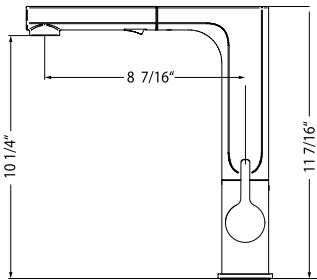

Model #	Description	List Price/Each
STPU-3000-PC	Polished Chrome finish, integrated pull up handspray in the back	942.00
STPU-3000-BN	Brushed Nickel finish, integrated pull up handspray in the back	1,121.00
STPU-3000-BB	Brushed Brass finish, integrated pull up handspray in the back	1,121.00
STPU-3000-OB	Oil Rubbed Bronze finish, integrated pull up handspray in the back	1,121.00
STPU-3000-MB	Matte Black finish, integrated pull up handspray in the back	1,121.00
STPU-3000-PW*	Pewter finish, integrated pull up handspray in the back	1,121.00

*DWO = Discontinued When Out