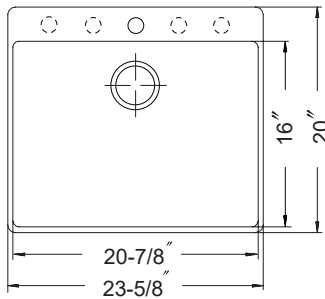

Model #	Description	List Price/Each
SiO-2420ST-WH White	Single Box Pack, 4 pre-scored, and 1 pre-drilled hole(s), sink only	630.00
SiO-2420ST-BL Black	Single Box Pack, 4 pre-scored, and 1 pre-drilled hole(s), sink only	630.00
SiO-2420ST-MO Mocha	Single Box Pack, 4 pre-scored, and 1 pre-drilled hole(s), sink only	630.00
SiO-2420ST-SD Sand	Single Box Pack, 4 pre-scored, and 1 pre-drilled hole(s), sink only	630.00
SiO-2420ST-TA Taupe	Single Box Pack, 4 pre-scored, and 1 pre-drilled hole(s), sink only	630.00
Optional Accessories		
CWG-2015	Bottom Grid	117.00
Other Basket Strainer options available on pages 42-43 with pricing on page 150