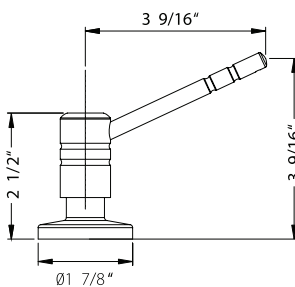

Model #	Description	List Price/Each
170-2700-PC	Polished Chrome finish, soap dispenser with pump and bottle	130.00
170-2700-BN	Brushed Nickel finish, soap dispenser with pump and bottle	178.00
170-2700-OB	Oil Rubbed Bronze finish, soap dispenser with pump and bottle	178.00
170-2700-BB	Brushed Brass finish, soap dispenser with pump and bottle	178.00
170-2700-AC	Antique Copper finish, soap dispenser with pump and bottle	178.00
170-2700-AB*	Antique Brass finish, soap dispenser with pump and bottle	178.00
170-2700-PN	Polished Nickel finish, soap dispenser with pump and bottle	166.00

*DWO = Discontinued When Out