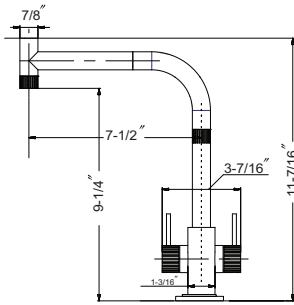

Model #	Description	List Price/Each
KNDH-1000-BSS	Brushed Stainless Steel	1,187.00