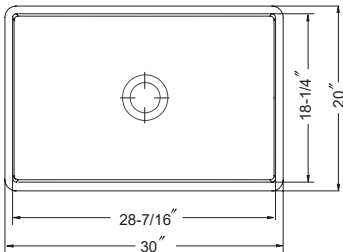

Model #	Description	List Price/Each
CHE-3020SA-WH	Apron single bowl 30" kitchen sink, White, sink only	1,367.00
CHE-3020SA-BQ	Apron single bowl 30" kitchen sink, Biscuit, sink only	1,481.00
CHE-3020SA-MB	Apron single bowl 30" kitchen sink, Matte Black, sink only	1,595.00
CHE-3020SA-MG	Apron single bowl 30" kitchen sink, Matte Grey, sink only	1,595.00
CHE-3020SA-MZ	Apron single bowl 30" kitchen sink, Marble, sink only	1,936.00
CHE-3020SA-MWH	Apron single bowl 30" kitchen sink, Matte White, sink only	1,595.00

Optional Accessories

SWG-2818F	Bottom Grid	183.00
BAS-2000-SS	Stainless Steel Basket Strainer	46.00

Other Basket Strainer options available on pages 42-43 with pricing on page 150