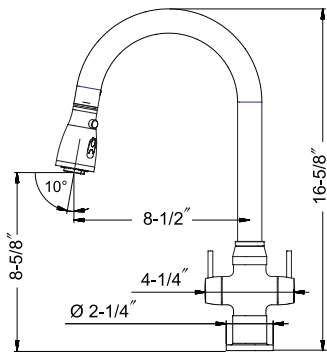

Model #	Description	List Price/Each
TNPD-1000-PC	Polished Chrome finish, dual function hidden pull-down	814.00
TNPD-1000-BN	Brushed Nickel finish, dual function hidden pull-down	1,295.00