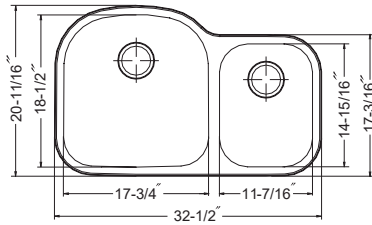

Model #	Description	List Price/Each
DES-3322DR-1	Single Box Pack, sink only	705.00
DES-3322DR-20	Nested Bulk Pack, sink only	614.00
DES-3322DL-1	Single Box Pack, sink only	705.00
DES-3322DL-20	Nested Bulk Pack, sink only	614.00

Optional Accessories

SWG-1014	Bottom Grid (fits small bowl)	89.00
SWG-1617D	Bottom Grid (fits large bowl)	114.00
CUT-1420D	Cutting Board (fits large bowl)	155.00
COL-12158	Colander (fits small bowl)	83.00
BAS-2000-SS	Basket Strainer	46.00

Other Basket Strainer options available on pages 42-43 with pricing on page 150