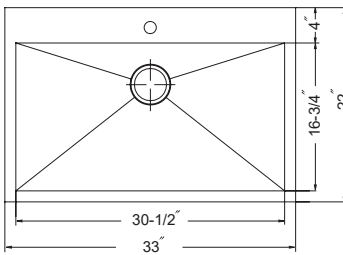

Model #	Description	List Price/Each
CON-3322ST	Single Box Pack, sink only	1,104.00
Optional Accessories		
SWG-3117	Bottom Grid	198.00
CUT-1319	Cutting Board	137.00
BAS-2000-SS	Basket Strainer	46.00
Other Basket Strainer options available on pages 42-43 with pricing on page 150