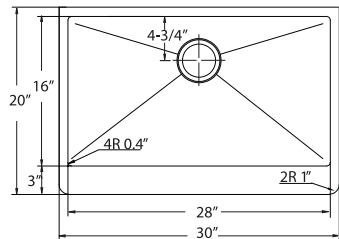

Model #	Description	List Price/Each
HUD-3020S	Single Box Pack, sink only	1,103.00
Optional Accessories		
SWG-2816	Bottom Grid	138.00
CUT-1421	Cutting Board	225.00
BAS-2000-SS	Basket Strainer	46.00
Other Basket Strainer options available on pages 42-43 with pricing on page 150