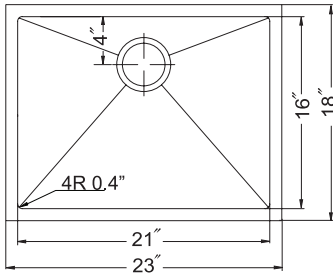

Model #	Description	List Price/Each
AXI-2318-12	Single Box Pack	729.00
Optional Accessories		
SWG-2116	Bottom Grid	137.00
BAS-2000-SS	Basket Strainer	46.00
Other Basket Strainer options available on pages 42-43 with pricing on page 150