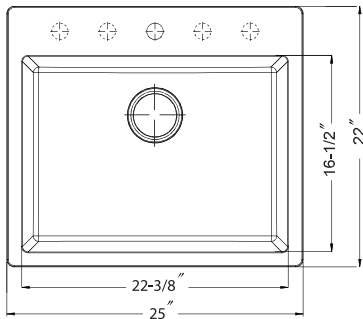

Topmount / Undermount

- Fits 21" minimum cabinet

- SiO-1616-WH
- SiO-1616-BL
- SiO-1616-MO
- SiO-1616-SD
- SiO-1616-SL

- White
- Black
- Mocha
- Sand
- Slate

CWG-1212

Model #	Description	List Price/Each
SiO-3322DATR-WH White	Single Box Pack, sink only	790.00
SiO-3322DATR-BL Black	Single Box Pack, sink only	790.00
SiO-3322DATR-MO Mocha	Single Box Pack, sink only	790.00
SiO-3322DATR-SD Sand	Single Box Pack, sink only	790.00
SiO-3322DATR-TA Taupe	Single Box Pack, sink only	790.00
Optional Accessories		
CWG-1517	Bottom Grid (Left Bowl)	131.00
CWG-1115	Bottom Grid (Right Bowl)	78.00
Other Basket Strainer options available on pages 42-43 with pricing on page 150		