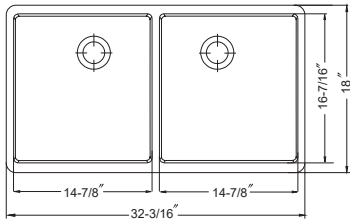

Model #	Description	List Price/Each
CHE-3318DHU-WH	Undermount 50/50 double bowl, with high wall, White, sink only	1,709.00
CHE-3318DHU-BQ	Undermount 50/50 double bowl, with high wall, Biscuit, sink only	1,825.00
Optional Accessories		
SWG-1415FL	Bottom Grid (left bowl)	106.00
SWG-1415FR	Bottom Grid (right bowl)	106.00
BAS-2000-SS	Stainless Steel Basket Strainer	46.00
Other Basket Strainer options available on pages 42-43 with pricing on page 150