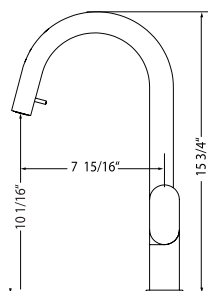

Model #	Description	List Price/Each
REPD-1000-PC	Polished Chrome finish, dual function hidden pull-down	714.00
REPD-1000-BN	Brushed Nickel finish, dual function hidden pull-down	959.00
REPD-1000-OB	Oil Rubbed Bronze finish, dual function hidden pull-down	959.00
REPD-1000-MB	Matte Black finish, dual function hidden pull-down	959.00
REPD-1000-BB	Brushed Brass finish, dual function hidden pull-down	959.00