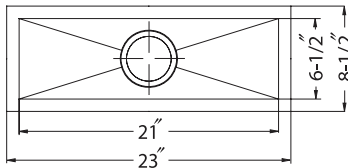

Model #	Description	List Price/Each
PRI-239BT	Single Box Pack, sink only	444.00

Optional Accessories

SWR-129	Wire Rack	84.00
BAS-2000-SS	Basket Strainer	46.00
Other Basket Strainer options available on pages 42-43 with pricing on page 150