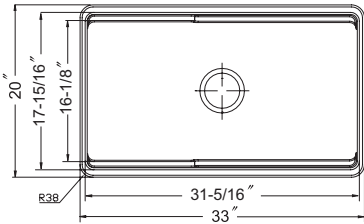

Model #	Description	List Price/Each
CHE-3320SAW-WH	Apron workstation 33" kitchen sink, White, sink only	2,050.00
CHE-3320SAW-BQ	Apron workstation 33" kitchen sink, Biscuit, sink only	2,164.00
CHE-3320SAW-MB	Apron workstation 33" kitchen sink, Matte Black, sink only	2,278.00
CHE-3320SAW-MG	Apron workstation 33" kitchen sink, Matte Grey, sink only	2,278.00
CHE-3320SAW-MZ	Apron workstation 33" kitchen sink, Marble, sink only	2,676.00
CHE-3320SAW-MWH	Apron workstation 33" kitchen sink, Matte White, sink only	2,278.00

Included Accessories

SWG-3116F	Bottom Grid (included at no charge)	172.00
CUT-1318	Eco-friendly Hardwood Worktop Cutting Board (included at no charge)	136.00
DRY-918	Drying Board (included at no charge)	216.00
ROL-1418	Roll-up drying rack (included at no charge)	78.00
BAS-2000-SS	Stainless Steel Basket Strainer (included at no charge)	46.00

Other Basket Strainer options available on pages 42-43 with pricing on page 150