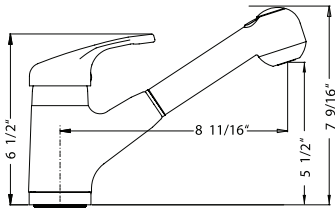

Model #	Description	List Price/Each
EVPO-1000-PC*	Polished Chrome finish, dual function pull-out	498.00
EVPO-1000-BN*	Brushed Nickel finish, dual function pull-out	593.00

*DWO = Entire Model Discontinued When Out of Stock