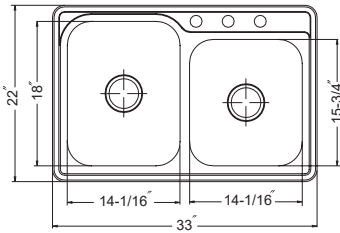

Model #	Description	List Price/Each
REV-3322DRT-1-1	Single Box Pack, 20 gauge, one hole, sink only	386.00
REV-3322DRT-3-1	Single Box Pack, 20 gauge, three holes, sink only	386.00
REV-3322DRT-1-20	Nested Bulk Pack, 20 gauge, one hole, sink only	329.00
REV-3322DRT-3-20	Nested Bulk Pack, 20 gauge, three holes, sink only	329.00

Optional Accessories

SWG-1214	Bottom Grid (fits small bowl)	93.00
SWG-1215	Bottom Grid (fits large bowl)	96.00
CUT-1517	Cutting Board (fits small bowl)	131.00
BAS-2000-SS	Basket Strainer	46.00

Other Basket Strainer options available on pages 42-43 with pricing on page 150