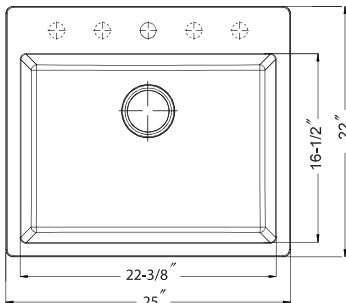

Model #	Description	List Price/Each
SiO-2317ST-WH	White Single Box Pack, 4 pre-scored, and 1 pre-drilled hole(s), sink only	629.00
SiO-2317ST-BL	Black Single Box Pack, 4 pre-scored, and 1 pre-drilled hole(s), sink only	629.00
SiO-2317ST-MO	Mocha Single Box Pack, 4 pre-scored, and 1 pre-drilled hole(s), sink only	629.00
SiO-2317ST-SD	Sand Single Box Pack, 4 pre-scored, and 1 pre-drilled hole(s), sink only	629.00
SiO-2317ST-SL	Slate Single Box Pack, 4 pre-scored, and 1 pre-drilled hole(s), sink only	629.00
Optional Accessories		
CWG-2115	Bottom Grid	128.00
Other Basket Strainer options available on pages 42-43 with pricing on page 150