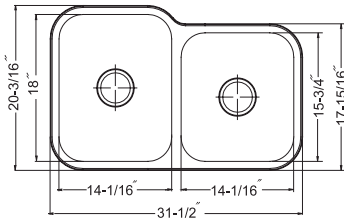

Model #	Description	List Price/Each
VIT-3221DR-1	Single Box Pack, sink only	454.00
VIT-3221DR-20	Nested Bulk Pack, sink only	398.00
VIT-3221DL-1	Single Box Pack, sink only	454.00
VIT-3221DL-20	Nested Bulk Pack, sink only	398.00

Optional Accessories

SWG-1214	Bottom Grid (fits small bowl)	93.00
SWG-1215	Bottom Grid (fits large bowl)	96.00
CUT-1417	Cutting Board (fits small bowl)	123.00
CUT-1517	Cutting Board (fits small bowl)	131.00
BAS-2000-SS	Basket Strainer	46.00

Other Basket Strainer options available on pages 42-43 with pricing on page 150