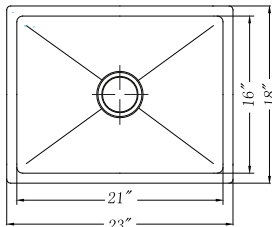

Model #	Description	List Price/Each
HYD-2318S-1	Single Box Pack, sink only	534.00
HYD-2318S-20	Nested Bulk Pack, sink only	444.00
Optional Accessories		
SWG-2015	Bottom Grid	131.00
RIN-21166	Rinsing Basket	156.00
CUT-1218	Cutting Board	154.00
BAS-2000-SS	Basket Strainer	46.00
Other Basket Strainer options available on pages 42-43 with pricing on page 150