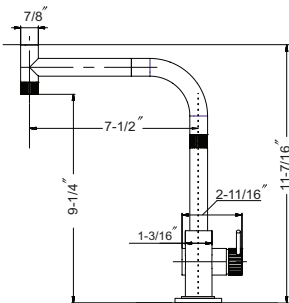

Model #	Description	List Price/Each
KNSH-1000-BSS	Brushed Stainless Steel	1,006.00