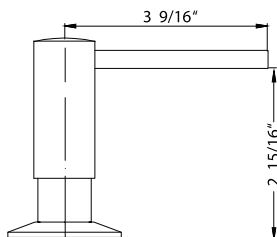

Model #	Description	List Price/Each
170-2600-PWC	Polished White Copper soap dispenser with pump and bottle	166.00
170-2600-BWC	Brushed White Copper soap dispenser with pump and bottle	166.00