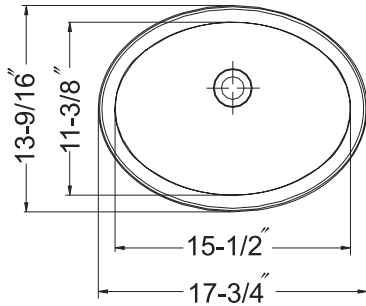

Model #	Description	List Price/Each
HAL-1814LT-1	Single Box Pack, 1½" drain opening	339.00
HAL-1814LT-20	Nested Bulk Pack, 1½" drain opening	302.00
HAL-OFA-1814LT-1	Single Box Pack, 1½" drain opening with overflow hole Overflow Assembly included (OFA-POPUP)	340.00
HAL-OFA-1814LT-20	Nested Bulk Pack, 1½" drain opening with overflow hole Overflow Assembly included (OFA-POPUP)	302.00
Optional Accessories		
OFA-POPUP	Overflow assembly with pop-up drain, 6" tail piece	105.00