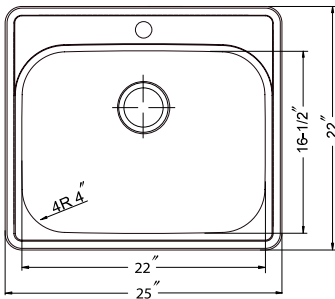

Model #	Description	List Price/Each
REV-2522ST-12-1-1	Single Box Pack, sink only	599.00
REV-2522ST-12-1-20	Nested Bulk Pack, sink only	538.00
Optional Accessories		
BAS-2000-SS	Basket Strainer	46.00
Other Basket Strainer options available on pages 42-43 with pricing on page 150