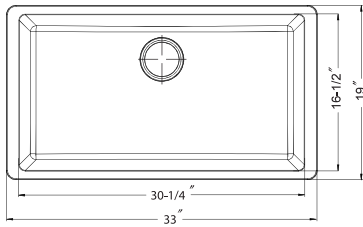

Model #	Description	List Price/Each
SiO-3017SU-WH White	Single Box Pack, sink only	778.00
SiO-3017SU-BL Black	Single Box Pack, sink only	778.00
SiO-3017SU-MO Mocha	Single Box Pack, sink only	778.00
SiO-3017SU-SD Sand	Single Box Pack, sink only	778.00
SiO-3017SU-SL Slate	Single Box Pack, sink only	778.00

Optional Accessories
CWG-2815

Bottom Grid	135.00
Other Basket Strainer options available on pages 42-43 with pricing on page 150