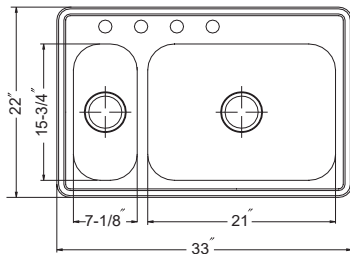

SWG-2014

RIN-20156

SWG-715

COL-8156

CUT-1417

CUT-1517

Model #	Description	List Price/Each
TUR-3232DCT-1	Single Box Pack, sink only	671.00
TUR-3232DCT-20	Nested Bulk Pack, sink only	568.00
Optional Accessories		
SWG-1214	Bottom Grid	93.00
CUT-1517	Cutting Board	131.00
BAS-2000-SS	Basket Strainer	46.00
Other Basket Strainer options available on pages 42-43 with pricing on page 150		