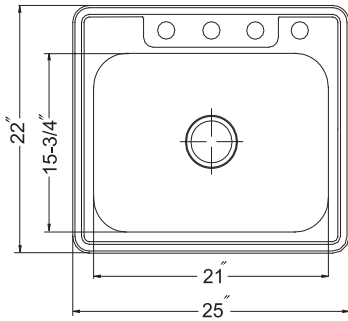

SWG-2014

RIN-20156

CUT-1417

CUT-1517

REV-2522ST-12-1

Revive 12" Deep Laundry Sink

- 18 gauge
- High-polished edge
- Lustrous satin
- StoneShield undercoating over sound deadening pads
- 1 hole
- Fits 30" minimum cabinet
- 12" extra deep bowl