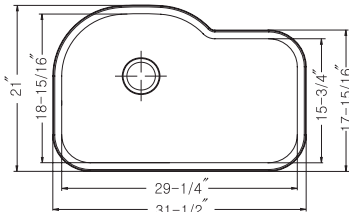

Model #	Description	List Price/Each
DES-3221S-1	Single Box Pack, sink only	842.00
DES-3221S-20	Nested Bulk Pack, sink only	750.00

Optional Accessories

SWG-2717OFS	Bottom Grid	178.00
CUT-1417	Cutting Board	123.00
CUT-1517	Cutting Board	131.00
BAS-2000-SS	Basket Strainer	46.00

Other Basket Strainer options available on pages 42-43 with pricing on page 150