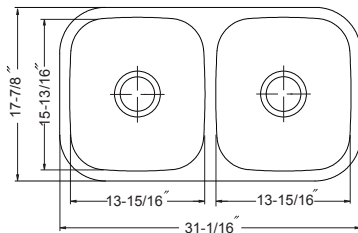

Model #	Description	List Price/Each
ENT-3218D-1	Single Box Pack, sink only	413.00
ENT-3218D-20	Nested Bulk Pack, sink only	365.00

Optional Accessories

SWG-1214	Bottom Grid	93.00
CUT-1417	Cutting Board	123.00
CUT-1517	Cutting Board	131.00
BAS-2000-SS	Basket Strainer	46.00

Other Basket Strainer options available on pages 42-43 with pricing on page 150