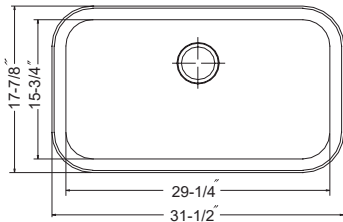

Model #	Description	List Price/Each
GOR-3218S-1	Single Box Pack, sink only	626.00
GOR-3218S-20	Nested Bulk Pack, sink only	545.00
Optional Accessories		
SWG-2714	Bottom Grid	177.00
CUT-1417	Cutting Board	123.00
CUT-1517	Cutting Board	131.00
BAS-2000-SS	Basket Strainer	46.00
Other Basket Strainer options available on pages 42-43 with pricing on page 150