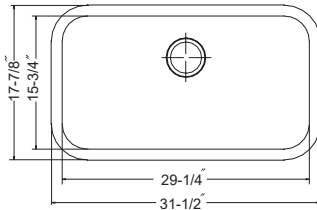

Model #	Description	List Price/Each
ENT-3218S-1	Single Box Pack, sink only	434.00
ENT-3218S-20	Nested Bulk Pack, sink only	384.00

Optional Accessories

SWG-2714	Bottom Grid	177.00
CUT-1417	Cutting Board	123.00
CUT-1517	Cutting Board	131.00
BAS-2000-SS	Basket Strainer	46.00

Other Basket Strainer options available on pages 42-43 with pricing on page 150