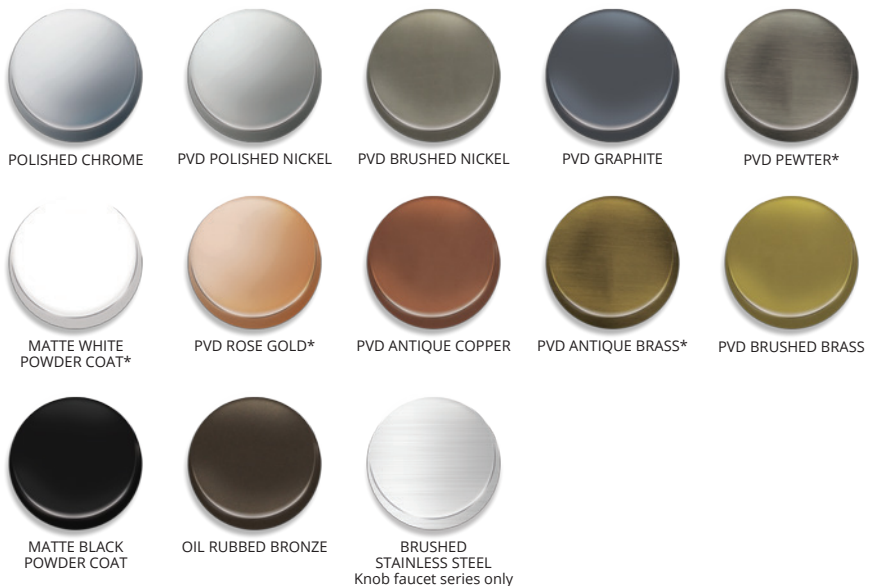

Accessories that offer form and function

HamatUSA offers a variety of accessories that complement our sinks and faucets to complete the functionality of your kitchen. All of our Fireclay, Stainless, and SioStone sinks have an optional matching bottom grid to protect the sink surface, and we offer cutting boards for most of our stainless sinks as well. Rinsing baskets and colanders are also available for many models.

Our most popular accessory—the Universal Roll-up Mat—works with most sinks and converts your sink basin into a functional drying area. Along with our soap dispensers, our sink basket strainers are now available in a variety of PVD metal finishes to coordinate with most HamatUSA faucet finishes.