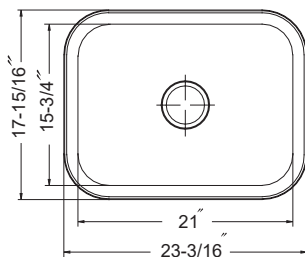

Model #	Description	List Price/Each
VIL-2418ST	Single Box Pack, sink only	431.00
Optional Accessories		
SWG-2014	Bottom Grid	111.00
CUT-1417	Cutting Board	123.00
CUT-1517	Cutting Board	131.00
RIN-20156	Rinsing Basket	156.00
BAS-2000-SS	Basket Strainer	46.00
Other Basket Strainer options available on pages 42-43 with pricing on page 150