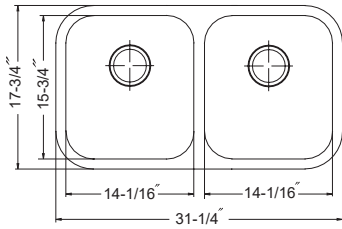

Model #	Description	List Price/Each
CADA-3218DU-5-1	Single Box Pack, 5" depth, sink only	636.00
CADA-3218DU-5.5-1	Single Box Pack, 5.5" depth, sink only	636.00
CADA-3218DU-6-1	Single Box Pack, 6" depth, sink only	636.00
CADA-3218DU-5-20	Nested Bulk Pack, 5" depth, sink only	545.00
CADA-3218DU-5.5-20	Nested Bulk Pack, 5.5" depth, sink only	545.00
CADA-3218DU-6-20	Nested Bulk Pack, 6" depth, sink only	545.00

Other Basket Strainer options available on pages 42-43 with pricing on page 150