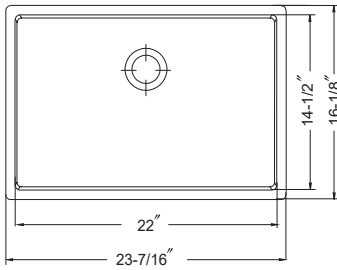

Model #	Description	List Price/Each
CHE-2417SU-WH	Undermount single bowl, White, sink only	786.00
CHE-2417SU-BQ	Undermount single bowl, Biscuit, sink only	899.00
Optional Accessories		
SWG-2114F	Bottom Grid	126.00
BAS-2000-SS	Stainless Steel Basket Strainer	46.00
Other Basket Strainer options available on pages 42-43 with pricing on page 150