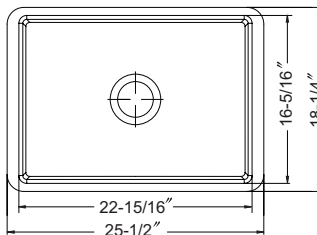

Model #	Description	List Price/Each
CHE-2619SU-WH	Undermount single bowl, White, sink only	1,139.00
CHE-2619SU-BQ	Undermount single bowl, Biscuit, sink only	1,253.00
CHE-2619SU-MB	Undermount single bowl, Matte Black, sink only	1,310.00
CHE-2619SU-MG	Undermount single bowl, Matte Grey, sink only	1,310.00
CHE-2619SU-MWH	Undermount single bowl, Matte White, sink only	1,410.00
Optional Accessories		
SWG-2215F	Bottom Grid	149.00
BAS-2000-SS	Stainless Steel Basket Strainer	46.00
Other Basket Strainer options available on pages 42-43 with pricing on page 150