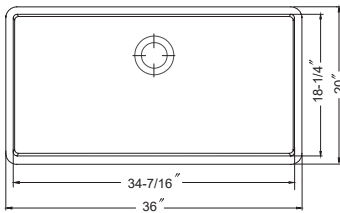

Model #	Description	List Price/Each
CHE-3620SA-WH	Apron single bowl 36" kitchen sink, White, sink only	1,890.00
CHE-3620SA-BQ	Apron single bowl 36" kitchen sink, Biscuit, sink only	2,050.00

Optional Accessories

SWG-3418F	Bottom Grid	192.00
BAS-2000-SS	Stainless Steel Basket Strainer	46.00

Other Basket Strainer options available on pages 42-43 with pricing on page 150