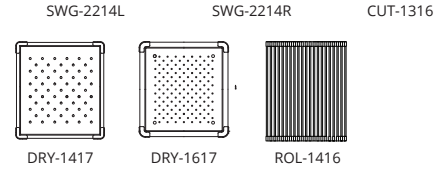

REN-3218S

1. Rendezvous Large Single Bowl
2. 10mm radius design with interchangeable dual sliding platform system
   - 9" deep bowl
   - Rear set drain
   - StoneShield undercoating
   - Sound deadening pads
   - TotalGuard+ insulation
   - Fits 36" minimum cabinet

Supplied with stainless steel drying tray, wooden cutting board, multipurpose roll-up mat, wire bottom grid, and basket strainer