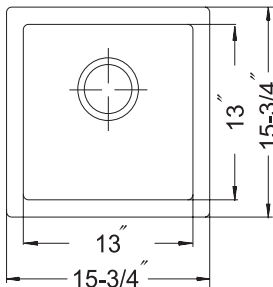

Model #	Description	List Price/Each
SiO-1616B-WH White	Single Box Pack, sink only	443.00
SiO-1616B-BL Black	Single Box Pack, sink only	443.00
SiO-1616B-MO Mocha	Single Box Pack, sink only	443.00
SiO-1616B-SD Sand	Single Box Pack, sink only	443.00
SiO-1616B-SL Slate	Single Box Pack, sink only	443.00
Optional Accessories		
CWG-1212	Bottom Grid	68.00
Other Basket Strainer options available on pages 42-43 with pricing on page 150