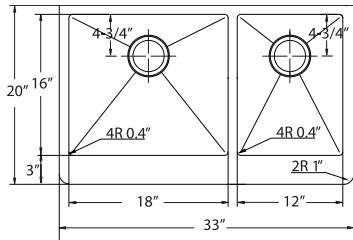

SWG-2816

CUT-1421

Model #	Description	List Price/Each
HUD-3320D	Single Box Pack, sink only	1,389.00
Optional Accessories		
SWG-1816	Bottom Grid (fits large bowl)	124.00
SWG-1216H	Bottom Grid (fits small bowl)	100.00
CUT-1421	Cutting Board	225.00
BAS-2000-SS	Basket Strainer	46.00
Other Basket Strainer options available on pages 42-43 with pricing on page 150		