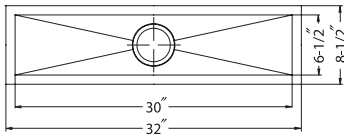

Model #	Description	List Price/Each
PRI-329BT	Single Box Pack, sink only	568.00

Optional Accessories

SWR-129	Wire Rack	84.00
BAS-2000-SS	Basket Strainer	46.00
Other Basket Strainer options available on pages 42-43 with pricing on page 150