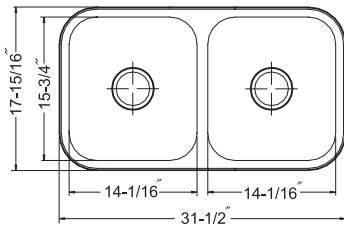

Model #	Description	List Price/Each
VIT-3218D-1	Single Box Pack, sink only	420.00
VIT-3218D-20	Nested Bulk Pack, sink only	375.00

Optional Accessories

CUT-1417	Cutting Board	123.00
CUT-1517	Cutting Board	131.00
SWG-1214	Bottom Grid	93.00
BAS-2000-SS	Basket Strainer	46.00

Other Basket Strainer options available on pages 42-43 with pricing on page 150