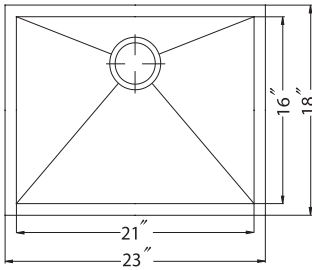

Model #	Description	List Price/Each
PADA-2318SU-5	Single Box Pack, 5" depth, sink only	750.00
PADA-2318SU-5.5	Single Box Pack, 5.5" depth, sink only	750.00
PADA-2318SU-6	Single Box Pack, 6" depth, sink only	750.00

Optional Accessories

SWG-2116	Bottom Grid	137.00
CUT-1518	Cutting Board	154.00
BAS-2000-SS	Basket Strainer	46.00

Other Basket Strainer options available on pages 42-43 with pricing on page 150