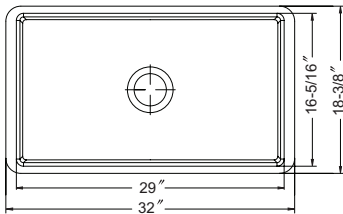

Model #	Description	List Price/Each
CHE-3219SU-WH	Undermount single bowl, White, sink only	1,253.00
CHE-3219SU-BQ	Undermount single bowl, Biscuit, sink only	1,367.00
CHE-3219SU-MB	Undermount single bowl, Matte Black, sink only	1,424.00
CHE-3219SU-MG	Undermount single bowl, Matte Grey, sink only	1,424.00
CHE-3219SU-MZ	Undermount single bowl, Marble White/Grey, sink only	1,595.00
CHE-3219SU-MWH	Undermount single bowl, Matte White, sink only	1,524.00
Optional Accessories		
SWG-2815F	Bottom Grid	161.00
BAS-2000-SS	Stainless Steel Basket Strainer	46.00
Other Basket Strainer options available on pages 42-43 with pricing on page 150