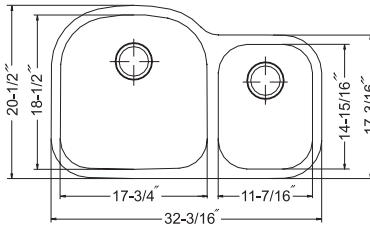

Model #	Description	List Price/Each
ENT-3321DDR-1	Single Box Pack, sink only	462.00
ENT-3321DDR-20	Nested Bulk Pack, sink only	424.00
ENT-3321DDL-1	Single Box Pack, sink only	462.00
ENT-3321DDL-20	Nested Bulk Pack, sink only	424.00

Optional Accessories

SWG-1014	Bottom Grid (fits small bowl)	89.00
SWG-1617D	Bottom Grid (fits large bowl)	114.00
CUT-1420D	Cutting Board (fits large bowl)	155.00
COL-12158	Colander (fits small bowl)	83.00
BAS-2000-SS	Basket Strainer	46.00

Other Basket Strainer options available on pages 42-43 with pricing on page 150