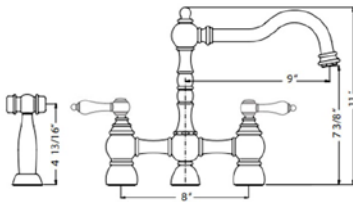

Model #	Description	List Price/Each
NOBS-4000-PC	Polished Chrome finish, two handle bridge faucet with side spray	1,487.00
NOBS-4000-BN	Brushed Nickel finish, two handle bridge faucet with side spray	1,859.00
NOBS-4000-OB	Oil Rubbed Bronze finish, two handle bridge faucet with side spray	1,859.00
NOBS-4000-BB	Brushed Brass finish, two handle bridge faucet with side spray	1,859.00
NOBS-4000-AB*	Antique Brass finish, Traditional brass faucet with side spray	1,859.00
NOBS-4000-AC	Antique Copper finish, two handle bridge faucet with side spray	1,859.00
NOBS-4000-PN	Polished Nickel finish, two handle bridge faucet with side spray	1,859.00

*DWO = Discontinued When Out