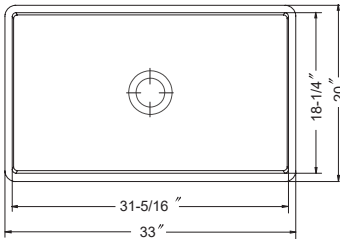

Model #	Description	List Price/Each
CHE-3320SA-WH	Apron single bowl 33" kitchen sink, White, sink only	1,481.00
CHE-3320SA-BQ	Apron single bowl 33" kitchen sink, Biscuit, sink only	1,595.00
CHE-3320SA-MB	Apron single bowl 33" kitchen sink, Matte Black, sink only	1,664.00
CHE-3320SA-MG	Apron single bowl 33" kitchen sink, Matte Grey, sink only	1,709.00
CHE-3320SA-MZ	Apron single bowl 33" kitchen sink, Marble, sink only	2,050.00
CHE-3320SA-MWH	Apron single bowl 33" kitchen sink, Matte White, sink only	1,709.00

Optional Accessories

SWG-3118F	Bottom Grid	195.00
BAS-2000-SS	Stainless Steel Basket Strainer	46.00

Other Basket Strainer options available on pages 42-43 with pricing on page 150