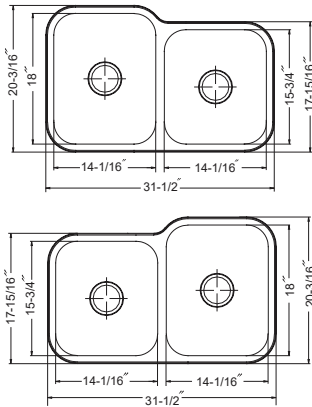

Model #	Description	List Price/Each
CLA-3221DR-1	Single Box Pack, sink only	671.00
CLA-3221DR-20	Nested Bulk Pack, sink only	591.00
CLA-3221DL-1	Single Box Pack, sink only	671.00
CLA-3221DL-20	Nested Bulk Pack, sink only	591.00

Optional Accessories

SWG-1214	Bottom Grid (fits small bowl)	93.00
SWG-1215	Bottom Grid (fits large bowl)	96.00
CUT-1417	Cutting Board (fits small bowl)	123.00
CUT-1517	Cutting Board (fits small bowl)	131.00
BAS-2000-S	Basket Strainer	46.00

Other Basket Strainer options available on pages 42-43 with pricing on page 150