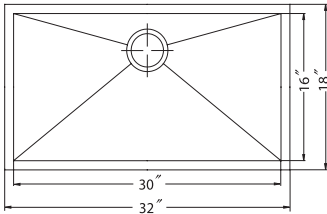

Model #	Description	List Price/Each
PADA-3218SU-5	Single Box Pack, 5" depth, sink only	842.00
PADA-3218SU-5.5	Single Box Pack, 5.5" depth, sink only	842.00
PADA-3218SU-6	Single Box Pack, 6" depth, sink only	842.00

Optional Accessories

SWG-3016	Bottom Grid	202.00
CUT-1517	Cutting Board	131.00
BAS-2000-SS	Basket Strainer	46.00

Other Basket Strainer options available on pages 42-43 with pricing on page 150