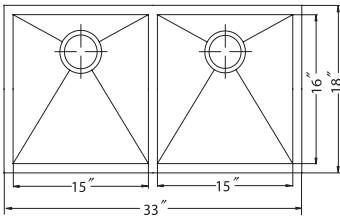

SWG-1516

CUT-1518

Model #	Description	List Price/Each
PADA-3318DU-5	Single Box Pack, 5" depth, sink only	1,161.00
PADA-3318DU-5.5	Single Box Pack, 5.5" depth, sink only	1,161.00
PADA-3318DU-6	Single Box Pack, 6" depth, sink only	1,161.00