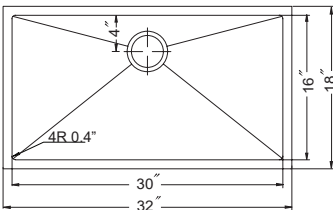

Optional Accessories

SWG-1216A	Bottom Grid (fits small bowl)	100.00
SWG-1716	Bottom Grid (fits large bowl)	124.00
CUT-1517	Cutting Board	131.00
BAS-2000-SS	Basket Strainer	46.00
Other Basket Strainer options available on pages 42-43 with pricing on page 150		