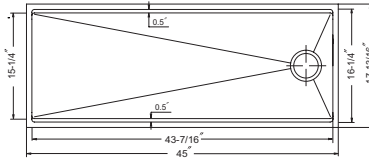

Supplied with stainless steel drying tray, wooden cutting board, multipurpose roll-up mat, wire bottom grid, and basket strainer

SWG-1815

SWG-1115

DRY-716

ROL-1416

CUT-1418

BAS-2000-SS

Model #	Description	List Price/Each
REN-16-4518S	Single Box Pack	1,858.00
Included Accessories		
CUT-1418	Eco-friendly Hardwood Worktop Cutting Board (included at no charge)	168.00
DRY-716	Drying Tray 1½" depth, stainless steel (included at no charge)	216.00
ROL-1416	Multi-purpose Roll-up Mat (included at no charge)	77.00
SWG-2315L	Bottom Grid (included at no charge)	166.00
SWG-2315R	Bottom Grid (included at no charge)	166.00
BAS-2000-SS	Basket Strainer (included at no charge)	46.00
Other Basket Strainer options available on pages 42-43 with pricing on page 150		