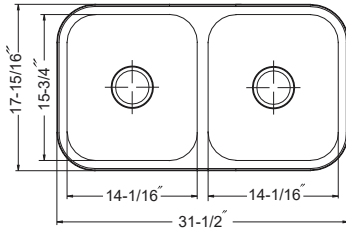

Model #	Description	List Price/Each
CLA-3218D-1	Single Box Pack, sink only	626.00
CLA-3218D-20	Nested Bulk Pack, sink only	545.00

Optional Accessories

SWG-1214	Bottom Grid	93.00
CUT-1417	Cutting Board	123.00
CUT-1517	Cutting Board	131.00
BAS-2000-SS	Basket Strainer	46.00

Other Basket Strainer options available on pages 42-43 with pricing on page 150