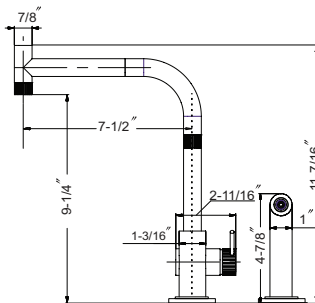

Model #	Description	List Price/Each
KNSH-2000-BSS	Brushed Stainless Steel	1,378.00