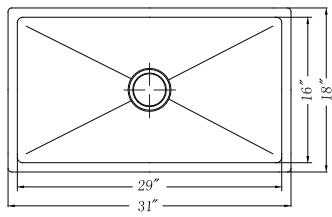

SWG-2015

RIN-21166

CUT-1218

Model #	Description	List Price/Each
HYD-3218D-1	Single Box Pack, sink only	717.00
HYD-3218D-20	Nested Bulk Pack, sink only	659.00
Optional Accessories		
SWG-1315	Bottom Grid	119.00
CUT-1218	Cutting Board	154.00
BAS-2000-SS	Basket Strainer	46.00
Other Basket Strainer options available on pages 42-43 with pricing on page 150		