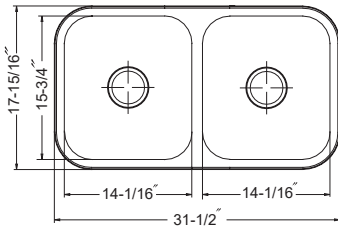

Model #	Description	List Price/Each
VIL-3218DT	Single Box Pack, sink only	626.00
Optional Accessories		
SWG-1214	Bottom Grid	93.00
CUT-1417	Cutting Board	123.00
CUT-1517	Cutting Board	131.00
BAS-2000-SS	Basket Strainer	46.00
Other Basket Strainer options available on pages 42-43 with pricing on page 150		