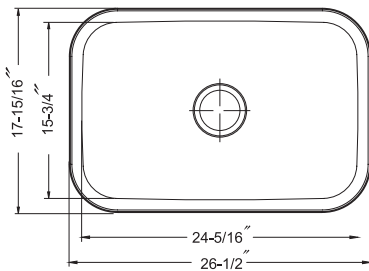

Model #	Description	List Price/Each
VIL-2718ST	Single Box Pack, sink only	499.00
Optional Accessories		
SWG-2516	Bottom Grid	137.00
CUT-1417	Cutting Board	123.00
BAS-2000-SS	Basket Strainer	46.00
Other Basket Strainer options available on pages 42-43 with pricing on page 150