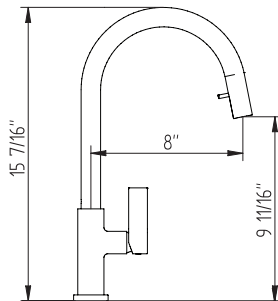

Model #	Description	List Price/Each
FIPD-2000-PC	Polished Chrome finish, single function hidden pull-down	438.00
FIPD-2000-BN	Brushed Nickel finish, single function hidden pull-down	538.00