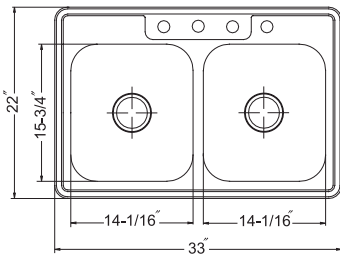

Optional Accessories

SWG-1214	Bottom Grid (fits small bowl)	93.00
SWG-1215	Bottom Grid (fits large bowl)	96.00
CUT-1517	Cutting Board (fits small bowl)	131.00
BAS-2000-SS	Basket Strainer	46.00

Other Basket Strainer options available on pages 42-43 with pricing on page 150