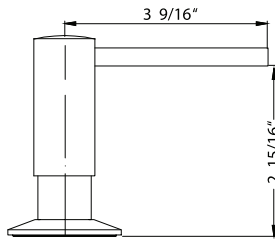

Model #	Description	List Price/Each
170-2600-PC	Polished Chrome finish, soap dispenser with pump and bottle	118.00
170-2600-BN	Brushed Nickel finish, soap dispenser with pump and bottle	137.00
170-2600-MB	Matte Black finish, soap dispenser with pump and bottle	154.00
170-2600-BB	Brushed Brass finish, soap dispenser with pump and bottle	166.00
170-2600-PN	Polished Nickel finish, soap dispenser with pump and bottle	142.00
170-2600-PW*	Pewter finish, soap dispenser with pump and bottle	166.00
170-2600-GR	Graphite finish, soap dispenser with pump and bottle	166.00
170-2600-RG*	Rose Gold finish, soap dispenser with pump and bottle	166.00
170-2600-OB	Oil Rubbed Bronze finish, soap dispenser with pump and bottle	166.00
170-2600-PB*	Polished Brass finish, soap dispenser with pump and bottle	166.00

*DWO = Discontinued When Out