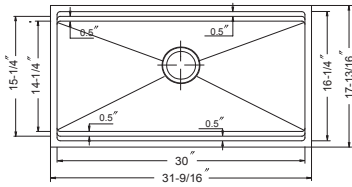

Model #	Description	List Price/Each
REN-3218S	Single Box Pack	1,416.00
Included Accessories		
CUT-1316	Eco-friendly Hardwood Worktop Cutting Board (included at no charge)	156.00
DRY-1617	Drying Tray 1½" depth, stainless steel (included at no charge)	226.00
ROL-1416	Multi-purpose Roll-up Mat (included at no charge)	77.00
SWG-3014	Bottom Grid (included at no charge)	192.00
BAS-2000-SS	Basket Strainer (included at no charge)	46.00
Other Basket Strainer options available on pages 42-43 with pricing on page 150