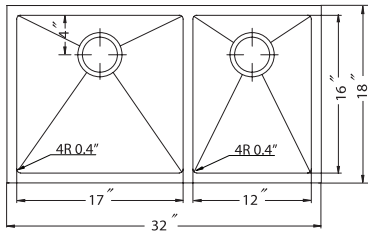

SWG-OS-2516

CUT-1518

Model #	Description	List Price/Each
AXI-3218D	Double Bowl, sink only	1,024.00
Optional Accessories		
CUT-1518	Eco-friendly Hardwood Worktop Cutting Board	154.00
SWG-1716	Bottom Grid (fits large bowl)	124.00
SWG-1216A	Bottom Grid (fits small bowl)	100.00
BAS-2000-SS	Basket Strainer	46.00
Other Basket Strainer options available on pages 42-43 with pricing on page 150		