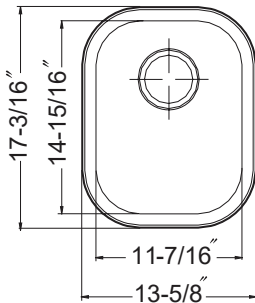

Model #	Description	List Price/Each
ASP-1418B-1	Single Box Pack, sink only	249.00
ASP-1418B-20	Nested Bulk Pack, sink only	216.00
Optional Accessories		
SWG-1014	Bottom Grid	89.00
COL-12158	Colander	83.00
BAS-2000-SS	Basket Strainer	46.00
Other Basket Strainer options available on pages 42-43 with pricing on page 150