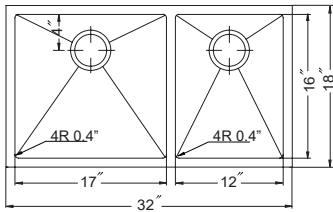

Model #	Description	List Price/Each
AADA-3318DU-5	Single Box Pack, 5" depth, sink only	1,251.00
AADA-3318DU-5.5	Single Box Pack, 5.5" depth, sink only	1,251.00
AADA-3318DU-6	Single Box Pack, 6" depth, sink only	1,251.00

Optional Accessories

SWG-1216A	Bottom Grid (fits small bowl)	100.00
SWG-1716	Bottom Grid (fits large bowl)	124.00
CUT-1517	Cutting Board	131.00
BAS-2000-SS	Basket Strainer	46.00
Other Basket Strainer options available on pages 42-43 with pricing on page 150