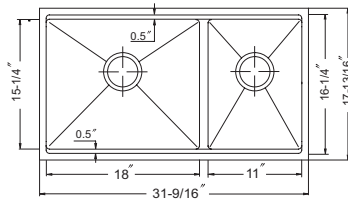

Model #	Description	List Price/Each
REN-16-3218D	Single Box Pack	1,858.00
Included Accessories		
CUT-1418	Eco-friendly Hardwood Worktop Cutting Board (included at no charge)	168.00
DRY-716	Drying Tray 1½" depth, stainless steel (included no charge)	216.00
ROL-1416	Multi-purpose Roll-up Mat (included no charge)	77.00
SWG-1815	Bottom Grid (included at no charge)	142.00
SWG-1115	Bottom Grid (included at no charge)	118.00
BAS-2000-SS	One (1) Basket Strainer (included at no charge)	46.00
Other Basket Strainer options available on pages 42-43 with pricing on page 150