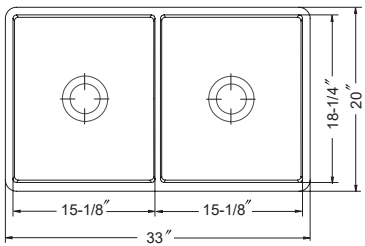

Model #	Description	List Price/Each
CHE-3320DHA-WH	Apron double bowl 33" kitchen sink, White, sink only	1,880.00
CHE-3320DHA-BQ	Apron double bowl 33" kitchen sink, Biscuit, sink only	1,994.00
CHE-3320DHA-MB	Apron double bowl 33" kitchen sink, Matte Black, sink only	2,094.00

Optional Accessories

SWG-1518F	Bottom Grid	118.00
BAS-2000-SS	Stainless Steel Basket Strainer	46.00

Other Basket Strainer options available on pages 42-43 with pricing on page 150