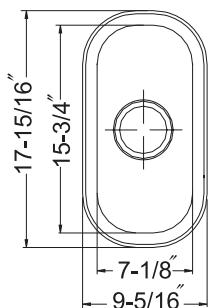

Model #	Description	List Price/Each
ASP-1018B-1	Single Box Pack, sink only	226.00
ASP-1018B-20	Nested Bulk Pack, sink only	204.00
Optional Accessories		
SWG-715	Bottom Grid	69.00
COL-8156	Colander	76.00
BAS-2000-SS	Basket Strainer	46.00
Other Basket Strainer options available on pages 42-43 with pricing on page 150