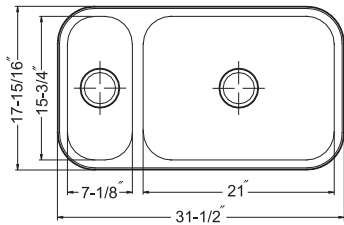

Model #	Description	List Price/Each
VIT-3218DL-1	Single Box Pack, sink only	444.00
VIT-3218DL-20	Nested Bulk Pack, sink only	398.00

Optional Accessories

SWG-715	Bottom Grid (fits small bowl)	69.00
SWG-2014	Bottom Grid (fits large bowl)	111.00
CUT-1417	Cutting Board (fits large bowl)	123.00
CUT-1517	Cutting Board (fits large bowl)	131.00
COL-8156	Colander (fits small bowl)	76.00
RIN-20156	Rinsing Basket (fits large bowl)	156.00
BAS-2000-SS	Basket Strainer	46.00

Other Basket Strainer options available on pages 42-43 with pricing on page 150