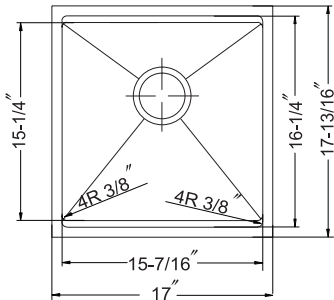

Model #	Description	List Price/Each
NER-1516BW	Single Box Pack	1,049.00
Included Accessories		
SWG-1516 BL	Bottom Grid	123.00
CUT-1717	Eco-friendly Hardwood Worktop Cutting Board	165.00
ROL-1416 BL	Multi-purpose Roll-up Mat	117.00
BAS-2000 BL	Basket Strainer	94.00
Other Basket Strainer options available on pages 42-43 with pricing on page 150