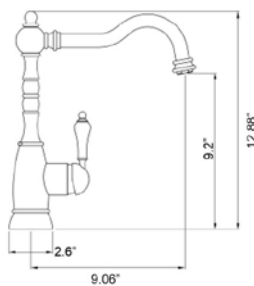

Model #	Description	List Price/Each
NOBR-4000-PC	Polished Chrome finish, traditional brass bar faucet	768.00
NOBR-4000-BN	Brushed Nickel finish, traditional brass bar faucet	1,037.00
NOBR-4000-OB	Oil Rubbed Bronze finish, traditional brass bar faucet	1,037.00
NOBR-4000-BB	Brushed Brass finish, traditional brass bar faucet	1,037.00
NOBR-4000-AB*	Antique Brass finish, traditional brass bar faucet	1,037.00
NOBR-4000-AC	Antique Copper finish, traditional brass bar faucet	1,037.00
NOBR-4000-PN	Polished Nickel finish, traditional brass bar faucet	1,037.00
NOBR-4000-RG*	Rose Gold finish, traditional brass bar faucet	1,037.00

*DWO = Discontinued When Out