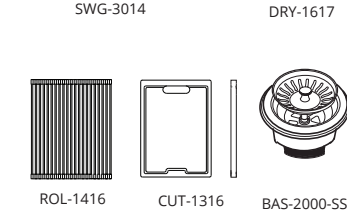

REN-2618S

1. Rendezvous Single Bowl
2. 10mm radius design with interchangeable dual sliding platform system
   - 9" deep bowl
   - Rear set drain
   - StoneShield undercoating
   - Sound deadening pads
   - TotalGuard+ insulation
   - Fits 30" minimum cabinet

Supplied with stainless steel drying tray, wooden cutting board, multipurpose roll-up mat, wire bottom grid, and basket strainer