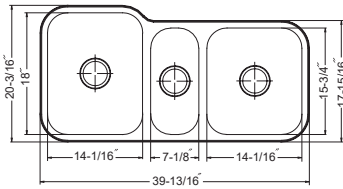

Model #	Description	List Price/Each
GOR-4021T-1	Single Box Pack, sink only	1,024.00
GOR-4021T-20	Nested Bulk Pack, sink only	899.00
Optional Accessories		
SWG-715	Bottom Grid (fits small bowl)	69.00
SWG-1214	Bottom Grid (fits medium bowl)	93.00
SWG-1215	Bottom Grid (fits large bowl)	96.00
CUT-1417	Cutting Board (fits medium bowl)	123.00
CUT-1517	Cutting Board (fits medium bowl)	131.00
COL-8156	Colander (fits small bowl)	76.00
BAS-2000-SS	Basket Strainer	46.00
Other Basket Strainer options available on pages 42-43 with pricing on page 150