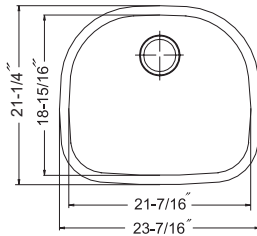

SWG-2014

RIN-20156

CUT-1417

CUT-1517

Model #	Description	List Price/Each
ENT-2718S-1	Single Box Pack, sink only	379.00
ENT-2718S-20	Nested Bulk Pack, sink only	319.00
Optional Accessories		
SWG-2516	Bottom Grid	137.00
CUT-1417	Eco-friendly Hardwood Worktop Cutting Board	123.00
BAS-2000-SS	Basket Strainer	46.00
Other Basket Strainer options available on pages 42-43 with pricing on page 150		