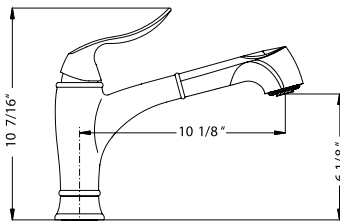

Model #	Description	List Price/Each
ARPO-2000-PC	Polished Chrome finish, dual function pull-out	598.00
ARPO-2000-BN	Brushed Nickel finish, dual function pull-out	766.00
ARPO-2000-OB	Oil Rubbed Bronze finish, dual function pull-out	766.00
ARPO-2000-BB	Brushed Brass finish, dual function pull-out	766.00