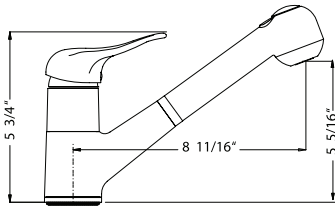

Full specifications available at www.HamatUSA.com Limited Lifetime Warranty

Model #	Description	List Price/Each
ALPO-1000-PC*	Polished Chrome finish, dual function pull-out	390.00
ALPO-1000-BN*	Brushed Nickel finish, dual function pull-out	465.00

*DWO = Entire Model Discontinued When Out of Stock