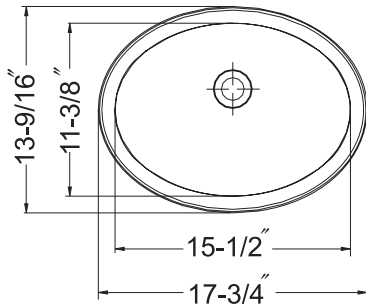

Model #	Description	List Price/Each
HAL-1814LU-1	Single Box Pack, 1½" drain opening	340.00
HAL-1814LU-20	Nested Bulk Pack, 1½" drain opening	302.00
HAL-OFA-1814LU-1	Single Box Pack, 1½" drain opening with overflow hole Overflow Assembly included (OFA-POPUP)	340.00
HAL-OFA-1814LU-20	Nested Bulk Pack, 1½" drain opening with overflow hole Overflow Assembly included (OFA-POPUP)	302.00
Optional Accessories		
GDR-2700	Grid drain with 6" tail piece	70.00