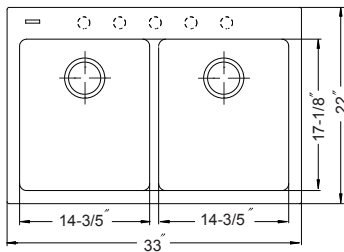

- SiO-3020SAW-WH
- SiO-3020SAW-BL
- SiO-3020SAW-MO
- SiO-3020SAW-SD
- SiO-3020SAW-SL

- White
- Black
- Mocha
- Sand
- Slate

CWG-2514

ROL-1517

CUT-1317

DRY-918

BAS-2000-SS

Model #	Description	List Price/Each
SiO-3321ST-WH White	Single Box Pack, 4 pre-scored, and 1 pre-drilled hole(s), Sink only	754.00
SiO-3321ST-BL Black	Single Box Pack, 4 pre-scored, and 1 pre-drilled hole(s), Sink only	754.00
SiO-3321ST-MO Mocha	Single Box Pack, 4 pre-scored, and 1 pre-drilled hole(s), Sink only	754.00
SiO-3321ST-SD Sand	Single Box Pack, 4 pre-scored, and 1 pre-drilled hole(s), Sink only	754.00
SiO-3321ST-TA Taupe	Single Box Pack, 4 pre-scored, and 1 pre-drilled hole(s), Sink only	754.00
Optional Accessories		
CWG-2814	Bottom Grid	179.00
Other Basket Strainer options available on pages 42-43 with pricing on page 150		