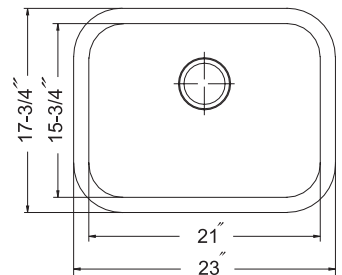

Model #	Description	List Price/Each
CADA-2318SU-5-1	Single Box Pack, 5" depth, sink only	500.00
CADA-2318SU-5.5-1	Single Box Pack, 5.5" depth, sink only	500.00
CADA-2318SU-6-1	Single Box Pack, 6" depth, sink only	500.00
CADA-2318SU-5-20	Nested Bulk Pack, 5" depth, sink only	443.00
CADA-2318SU-5.5-20	Nested Bulk Pack, 5.5" depth, sink only	443.00
CADA-2318SU-6-20	Nested Bulk Pack, 6" depth, sink only	443.00

Other Basket Strainer options available on pages 42-43 with pricing on page 150