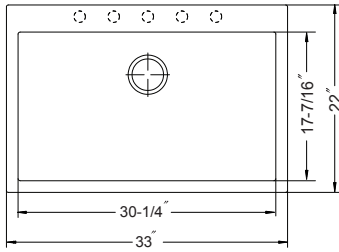

- SiO-3020SAW-WH
- SiO-3020SAW-BL
- SiO-3020SAW-MO
- SiO-3020SAW-SD
- SiO-3020SAW-SL

- White
- Black
- Mocha
- Sand
- Slate

CWG-2514

ROL-1517

CUT-1317

DRY-918

BAS-2000-SS

Model #	Description	List Price/Each
SiO-3321ST-WH White	Single Box Pack, 4 pre-scored, and 1 pre-drilled hole(s), Sink only	754.00
SiO-3321ST-BL Black	Single Box Pack, 4 pre-scored, and 1 pre-drilled hole(s), Sink only	754.00
SiO-3321ST-MO Mocha	Single Box Pack, 4 pre-scored, and 1 pre-drilled hole(s), Sink only	754.00
SiO-3321ST-SD Sand	Single Box Pack, 4 pre-scored, and 1 pre-drilled hole(s), Sink only	754.00
SiO-3321ST-TA Taupe	Single Box Pack, 4 pre-scored, and 1 pre-drilled hole(s), Sink only	754.00
Optional Accessories		
CWG-2814	Bottom Grid	179.00
Other Basket Strainer options available on pages 42-43 with pricing on page 150		