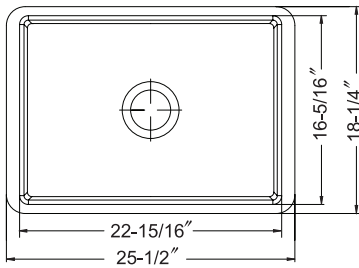

Model #	Description	List Price/Each
CHE-2619SU-WH	Undermount Single Bowl, White, sink only	1,139.00
CHE-2619SU-BQ	Undermount Single Bowl, Biscuit, sink only	1,253.00
CHE-2619SU-MB	Undermount Single Bowl, Matte Black, sink only	1,310.00
CHE-2619SU-MG	Undermount Single Bowl, Matte Grey, sink only	1,310.00
Optional Accessories		
SWG-2215F	Bottom Grid	149.00
BAS-2000-SS	Basket Strainer	46.00
Other Basket Strainer options available on pages 42-43 with pricing on page 150