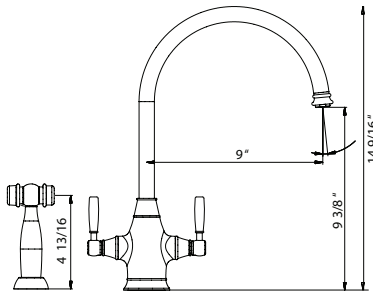

Model #	Description	List Price/Each
EXDH-4000-PC	Polished Chrome finish, traditional brass faucet with side spray	992.00
EXDH-4000-BN	Brushed Nickel finish, traditional brass faucet with side spray	1,295.00
EXDH-4000-BB	Brushed Brass finish, traditional brass faucet with side spray	1,295.00
EXDH-4000-OB	Oil Rubbed Bronze finish, traditional brass faucet with side spray	1,295.00
EXDH-4000-AB*	Antique Brass finish, traditional brass faucet with side spray	1,295.00
EXDH-4000-AC	Antique Copper finish, traditional brass faucet with side spray	1,295.00
EXDH-4000-PN	Polished Nickel finish, traditional brass faucet with side spray	1,295.00
EXDH-4000-RG*	Rose Gold finish, traditional brass faucet with side spray	1,295.00

*DWO = Discontinued When Out