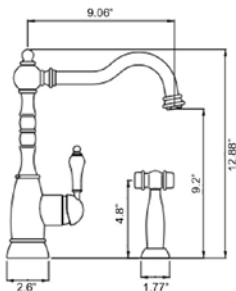

Model #	Description	List Price/Each
NOSP-4000-PC	Polished Chrome finish, traditional brass faucet with side spray	1,019.00
NOSP-4000-BN	Brushed Nickel finish, traditional brass faucet with side spray	1,318.00
NOSP-4000-OB	Oil Rubbed Bronze finish, traditional brass faucet with side spray	1,318.00
NOSP-4000-BB	Brushed Brass finish, traditional brass faucet with side spray	1,318.00
NOSP-4000-AB*	Antique Brass finish, traditional brass faucet with side spray	1,318.00
NOSP-4000-AC	Antique Copper finish, traditional brass faucet with side spray	1,318.00
NOSP-4000-PN	Polished Nickel finish, traditional brass faucet with side spray	1,318.00
NOSP-4000-RG*	Rose Gold finish, traditional brass faucet with side spray	1,318.00

*DWO = Discontinued When Out