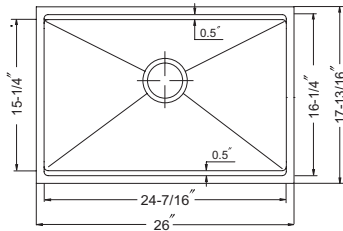

Supplied with wooden cutting board, multipurpose roll-up mat, wire bottom grid, and basket strainer

SWG-1717

CUT-1717

ROL-1416

BAS-2000-SS

Model #	Description	List Price/Each
REN-16-OS2618	Single Box Pack	1,379.00
Included Accessories:		
CUT-1418	Eco-friendly Hardwood Worktop Cutting Board	168.00
ROL-1416	Multi-purpose Roll-up Mat	77.00
SWG-OS-2517	Bottom Grid	185.00
DRY-OS-817	Drying Tray 1 1/2" depth	210.00
BAS-2000-SS	Basket Strainer	46.00
Other Basket Strainer options available on pages 42-43 with pricing on page 150		