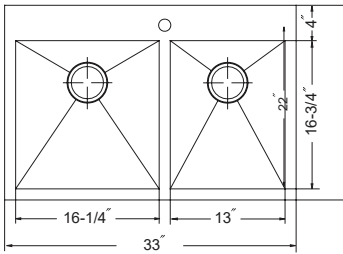

Model #	Description	List Price/Each
CON-3322DT	Single Box Pack, sink only	1241.00
Optional Accessories		
SWG-1317	Bottom Grid (fits small bowl)	129.00
SWG-1617	Bottom Grid (fits large bowl)	135.00
CUT-1319	Cutting Board	137.00
BAS-2000-SS	Basket Strainer	46.00
Other Basket Strainer options available on pages 42-43 with pricing on page 150