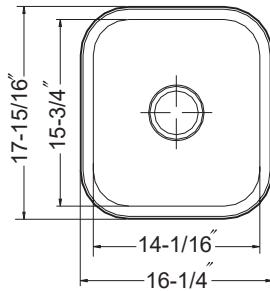

Model #	Description	List Price/Each
ASP-1718B-1	Single Box Pack, sink only	306.00
ASP-1718B-20	Nested Bulk Pack, sink only	226.00
Optional Accessories		
SWG-1214	Bottom Grid	93.00
CUT-1517	Cutting Board	131.00
BAS-2000-SS	Basket Strainer	46.00
Other Basket Strainer options available on pages 42-43 with pricing on page 150