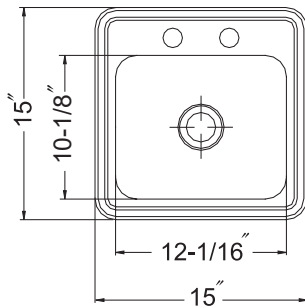

HOT-18RT

Hotel Series Round Prep Sink without Ledge

- 18 gauge
- 7" deep bowl
- 3.5" drain opening
- StoneShield undercoating over sound deadening pads
- SpexEdge edge
- Fits 24" minimum cabinet

SWG-14R

CUT-17R