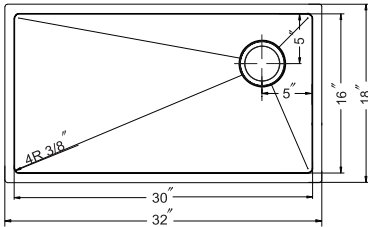

SWG-OS-2516

CUT-1518

Model #	Description	List Price/Each
AXI-3218D	Double Bowl, sink only	1,024.00
Optional Accessories		
CUT-1518	Eco-friendly Hardwood Worktop Cutting Board	154.00
SWG-1716	Bottom Grid (fits large bowl)	124.00
SWG-1216A	Bottom Grid (fits small bowl)	100.00
BAS-2000-SS	Basket Strainer	46.00
Other Basket Strainer options available on pages 42-43 with pricing on page 150		