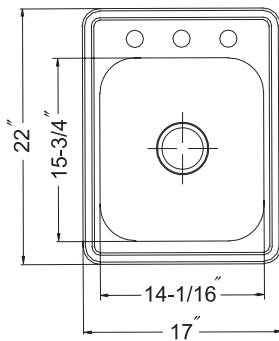

Model #	Description	List Price/Each
HOT-1722ST-1	Single Box Pack, sink only	214.00
HOT-1722ST-20	Nested Bulk Pack, sink only	188.00
Optional Accessories		
SWG-1214	Bottom Grid	93.00
CUT-1517	Cutting Board	131.00
BAS-2000-SS	Basket Strainer	46.00
Other Basket Strainer options available on pages 42-43 with pricing on page 150