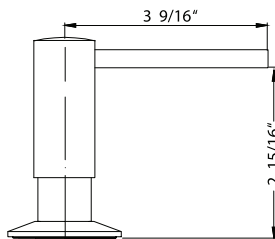

Model #	Description	List Price/Each
170-2600-MWG	Matte White / Matte Gold Accent finish, soap dispenser with pump and bottle	178.00
170-2600-BNMB	Brushed Nickel / Matte Black Accent finish, soap dispenser with pump and bottle	178.00
170-2600-ACMB	Antique Copper / Matte Black Accent finish, soap dispenser with pump and bottle	178.00
170-2600-MBG	Matte Black / Matte Gold Accent finish, soap dispenser with pump and bottle	178.00
170-2600-GMW	Matte Gold / Matte White Accent finish, soap dispenser with pump and bottle	178.00