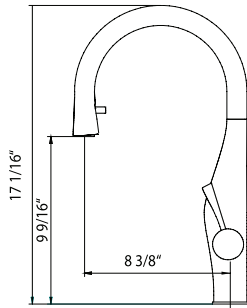

Model #	Description	List Price/Each
IMPD-1000-PC	Polished Chrome finish, dual function hidden pull-down	1,042.00
IMPD-1000-BN	Brushed Nickel finish, dual function hidden pull-down	1,318.00
IMPD-1000-OB	Oil Rubbed Bronze finish, dual function hidden pull-down	1,318.00
IMPD-1000-BB	Brushed Brass finish, dual function hidden pull-down	1,318.00
IMPD-1000-GR	Graphite finish, dual function hidden pull-down	1,318.00
IMPD-1000-PN	Polished Nickel finish, dual function hidden pull-down	1,318.00
IMPD-1000-MB	Matte Black finish, dual function hidden pull-down	1,318.00
IMPD-1000-RG*	Rose Gold finish, dual function hidden pull-down	1,318.00

*DWO = Discontinued When Out