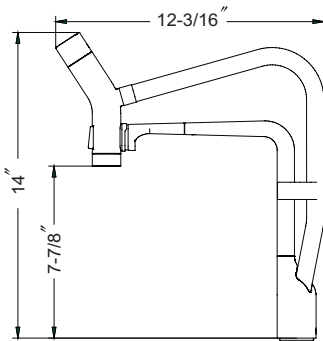

Model #	Description	List Price/Each
KAPO-2000 BBB	Brushed Brass / Black Hose	1,379.00
KAPO-2000 BNB	Brushed Nickel / Black Hose	1,379.00
KAPO-2000 PBB	Polished Brass / Black Hose	1,379.00
KAPO-2000 BNS	Brushed Nickel / Silver Hose	1,379.00
KAPO-2000 MBB	Matte Black / Black Hose	1,379.00
KAPO-2000 PCB	Polished Chrome / Black Hose	1,379.00
KAPO-2000 PCS	Polished Chrome / Silver Hose	1,379.00