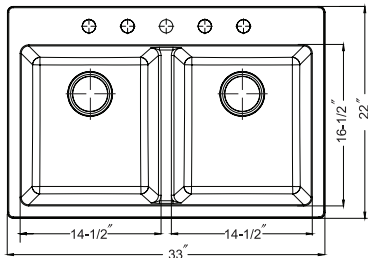

Model #	Description	List Price/Each
SiO-2917DT-WH White	Single Box Pack, 4 pre-scored, and 1 pre-drilled hole(s), sink only	718.00
SiO-2917DT-BL Black	Single Box Pack, 4 pre-scored, and 1 pre-drilled hole(s), sink only	718.00
SiO-2917DT-MO Mocha	Single Box Pack, 4 pre-scored, and 1 pre-drilled hole(s), sink only	718.00
SiO-2917DT-SD Sand	Single Box Pack, 4 pre-scored, and 1 pre-drilled hole(s), sink only	718.00
SiO-2917DT-SL Slate	Single Box Pack, 4 pre-scored, and 1 pre-drilled hole(s), sink only	718.00

Optional Accessories

CWG-1214	Bottom Grid	92.00

Other Basket Strainer options available on pages 42-43 with pricing on page 150