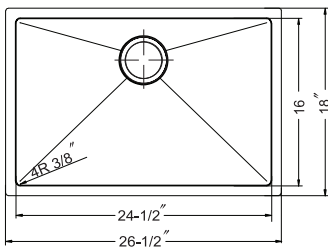

Model #	Description	List Price/Each
AXI-2718S	Single Box Pack	739.00
Optional Accessories		
CUT-1518	Eco-friendly Hardwood Worktop Cutting Board	154.00
SWG-2517	Bottom Grid	180.00
BAS-2000-SS	Basket Strainer	46.00
Other Basket Strainer options available on pages 42-43 with pricing on page 150