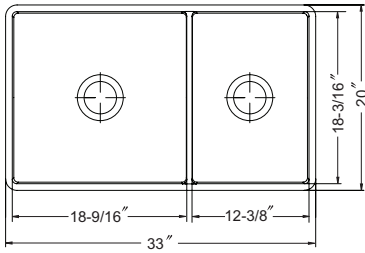

Model #	Description	List Price/Each
CHE-3320DA64-WH	Apron 33" double bowl 60/40 kitchen sink, White, sink only	1,664.00
CHE-3320DA64-BQ	Apron 33" double bowl 60/40 kitchen sink, Biscuit, sink only	1,822.00
CHE-3320DA64-MB	Apron 33" double bowl 60/40 kitchen sink, Matte Black, sink only	2,050.00
CHE-3320DA64-MG	Apron 33" double bowl 60/40 kitchen sink, Matte Grey, sink only	2,050.00

Optional Accessories

SWG-1218F	Bottom Grid	123.00
SWG-1818F	Bottom Grid	130.00
BAS-2000-SS	Stainless Steel Basket Strainer	46.00

Other Basket Strainer options available on pages 42-43 with pricing on page 150