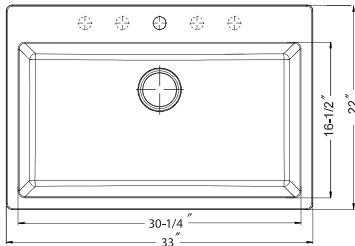

Optional Accessories

CWG-1317	Bottom Grid (fits large bowl)	129.00
CWG-1315	Bottom Grid (fits small bowl)	96.00
CUT-1518	Cutting Board	154.00

Other Basket Strainer options available on pages 42-43 with pricing on page 150