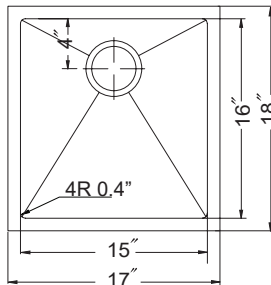

Model #	Description	List Price/Each
AADA-1718BU-5	Single Box Pack, 5" depth, sink only	682.00
AADA-1718BU-5.5	Single Box Pack, 5.5" depth, sink only	682.00
AADA-1718BU-6	Single Box Pack, 6" depth, sink only	682.00

Optional Accessories

SWG-1516	Bottom Grid	123.00
CUT-1518	Cutting Board	154.00
BAS-2000-SS	Basket Strainer	46.00
Other Basket Strainer options available on pages 42-43 with pricing on page 150