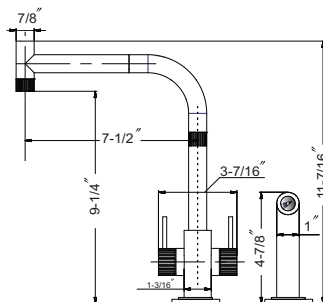

Model #	Description	List Price/Each
KNDH-2000-BSS	Brushed Stainless Steel	1,541.00