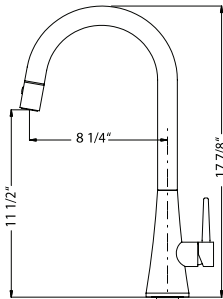

Model #	Description	List Price/Each
SEPD-1000-PC	Polished Chrome finish, dual function pull-down	694.00
SEPD-1000-BN	Brushed Nickel finish, dual function pull-down	911.00
SEPD-1000-OB	Oil Rubbed Bronze finish, dual function pull-down	911.00
SEPD-1000-MB	Matte Black finish, dual function pull-down	911.00
SEPD-1000-PW*	Pewter finish, dual function pull-down	911.00
SEPD-1000-GR	Graphite finish, dual function pull-down	911.00
SEPD-1000-BB	Brushed Brass finish, dual function pull-down	911.00

*DWO = Discontinued When Out