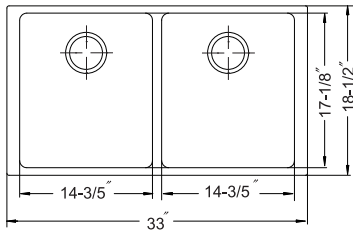

Model #	Description	List Price/Each
SiO-3319DU-WH White	Single Box Pack, sink only	638.00
SiO-3319DU-BL Black	Single Box Pack, sink only	638.00
SiO-3319DU-MO Mocha	Single Box Pack, sink only	638.00
SiO-3319DU-SD Sand	Single Box Pack, sink only	638.00
SiO-3319DU-TA Taupe	Single Box Pack, sink only	638.00

Optional Accessories

CWG-1315R	Bottom Grid (Right Bowl)	90.00
CWG-1315L	Bottom Grid (Left Bowl)	90.00
Other Basket Strainer options available on pages 42-43 with pricing on page 150