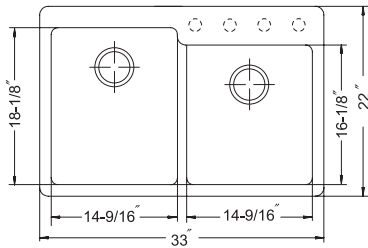

Model #	Description	List Price/Each
SiO-3322DTR-WH White	Single Box Pack, 4 pre-scored holes, sink only	778.00
SiO-3322DTR-BL Black	Single Box Pack, 4 pre-scored holes, sink only	778.00
SiO-3322DTR-MO Mocha	Single Box Pack, 4 pre-scored holes, sink only	778.00
SiO-3322DTR-SD Sand	Single Box Pack, 4 pre-scored holes, sink only	778.00
SiO-3322DTR-SL Slate	Single Box Pack, 4 pre-scored holes, sink only	778.00

Optional Accessories

CWG-1317	Bottom Grid (fits large bowl)	129.00
CWG-1315	Bottom Grid (fits small bowl)	96.00
CUT-1518	Cutting Board	154.00

Other Basket Strainer options available on pages 42-43 with pricing on page 150