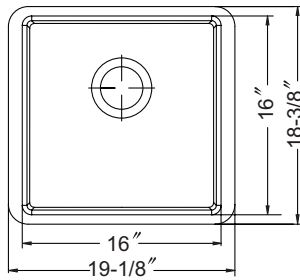

Model #	Description	List Price/Each
CHE-1717BU-WH	Undermount single bowl, White, sink only	751.00
CHE-1717BU-BQ	Undermount single bowl, Biscuit, sink only	832.00
CHE-1717BU-MB	Undermount single bowl, Matte Black, sink only	911.00
CHE-1717BU-MG	Undermount single bowl, Matte Grey, sink only	911.00
CHE-1717BU-MZ	Undermount single bowl, Marble, sink only	1,025.00
CHE-1717BU-MWH	Undermount single bowl, Matte White, sink only	911.00
Optional Accessories		
SWG-1616F	Bottom Grid	118.00
BAS-2000-SS	Stainless Steel Basket Strainer	46.00
Other Basket Strainer options available on pages 42-43 with pricing on page 150