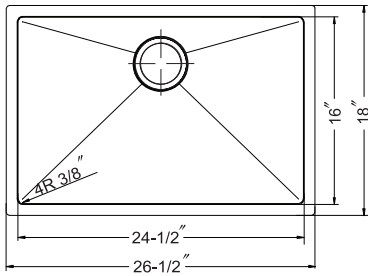

SWG-1517 BL

CUT-1717

ROL-1416 BL

BAS-2000 BL

Model #	Description	List Price/Each
NER-3218SW	Single Box Pack	1,650.00
Included Accessories		
CUT-1316	Eco-friendly Hardwood Worktop Cutting Board	156.00
ROL-1416 BL	Multi-Purpose Roll-up Mat	117.00
SWG-3014 BL	Bottom Grid	193.00
DRY-1617 BL	Drying Tray 1½" depth	240.00
BAS-2000 BL	Basket Strainer	94.00
Other Basket Strainer options available on pages 42-43 with pricing on page 150		