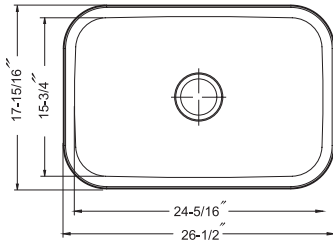

SWG-2014

RIN-20156

CUT-1417

CUT-1517

Model #	Description	List Price/Each
ENT-2718S-1	Single Box Pack, sink only	379.00
ENT-2718S-20	Nested Bulk Pack, sink only	319.00
Optional Accessories		
SWG-2516	Bottom Grid	137.00
CUT-1417	Eco-friendly Hardwood Worktop Cutting Board	123.00
BAS-2000-SS	Basket Strainer	46.00
Other Basket Strainer options available on pages 42-43 with pricing on page 150		