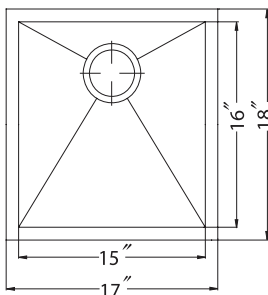

Model #	Description	List Price/Each
PRI-1718B	Single Box Pack, sink only	614.00
Optional Accessories		
SWG-1516	Bottom Grid	123.00
CUT-1518	Cutting Board	154.00
BAS-2000-SS	Basket Strainer	46.00
Other Basket Strainer options available on pages 42-43 with pricing on page 150