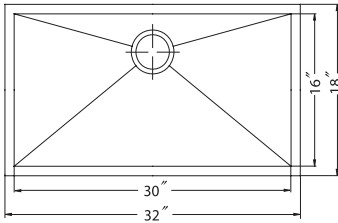

Model #	Description	List Price/Each
PRI-3218S	Single Box Pack, sink only	854.00
Optional Accessories		
SWG-3016	Bottom Grid	202.00
CUT-1518	Cutting Board	154.00
BAS-2000-SS	Basket Strainer	46.00
Other Basket Strainer options available on pages 42-43 with pricing on page 150