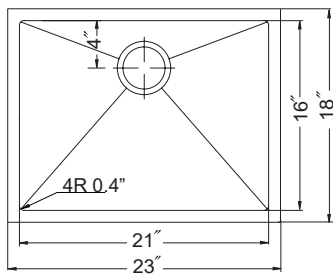

Model #	Description	List Price/Each
AADA-2318SU-5	Single Box Pack, 5" depth, sink only	785.00
AADA-2318SU-5.5	Single Box Pack, 5.5" depth, sink only	785.00
AADA-2318SU-6	Single Box Pack, 6" depth, sink only	785.00

Optional Accessories

SWG-2116	Bottom Grid	137.00
CUT-1517	Cutting Board	131.00
BAS-2000-SS	Basket Strainer	46.00
Other Basket Strainer options available on pages 42-43 with pricing on page 150