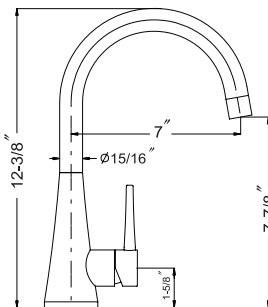

Model #	Description	List Price/Each
SEBA-4000-PC	Polished Chrome finish, dual function pull-out	612.00
SEBA-4000-BN	Brushed Nickel finish, dual function pull-out	839.00
SEBA-4000-OB	Oil Rubbed Bronze finish, dual function pull-out	839.00
SEBA-4000-MB	Matte Black finish, dual function pull-out	839.00
SEBA-4000-PW*	Pewter finish, dual function pull-out	839.00
SEBA-4000-GR	Graphite finish, dual function pull-out	839.00
SEBA-4000-BB	Brushed Brass finish, dual function pull-out	839.00

*DWO = Discontinued When Out