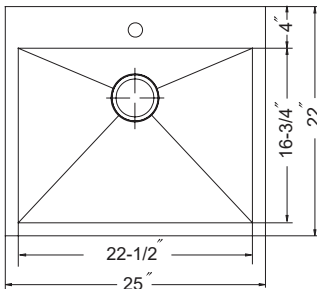

Model #	Description	List Price/Each
CON-2522ST	Single Box Pack, sink only	910.00
Optional Accessories		
SWG-2317	Bottom Grid	143.00
CUT-1319	Cutting Board	137.00
BAS-2000-SS	Basket Strainer	46.00
Other Basket Strainer options available on pages 42-43 with pricing on page 150