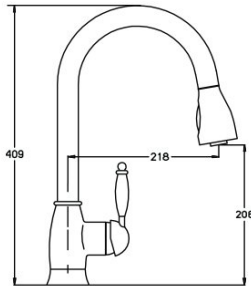

Full specifications available at www.HamatUSA.com Limited Lifetime Warranty

Model #	Description	List Price/Each
ARPD-1000-PC	Polished Chrome finish, dual function pull-down	658.00
ARPD-1000-BN	Brushed Nickel finish, dual function pull-down	790.00
ARPD-1000-OB	Oil Rubbed Bronze finish, dual function pull-down	790.00
ARPD-1000-BB	Brushed Brass finish, dual function pull-down	790.00