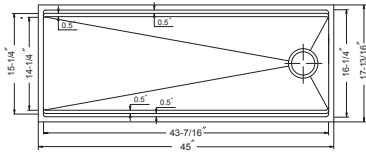

Wooden Cutting Board

Stainless Steel Drying Tray

Model #	Description	List Price/Each
REN-4518S	Single Box Pack	1,786.00
Included Accessories		
CUT-1316	Eco-friendly Hardwood Worktop Cutting Board (included at no charge)	156.00
DRY-1617	Drying Tray 1½" depth, stainless steel (included at no charge)	226.00
DRY-1416	Drying Tray 5" depth, stainless steel (included at no charge)	238.00
ROL-1416	Multi-purpose Roll-up Mat (included at no charge)	77.00
SWG-2214R	Bottom Grid (included at no charge)	135.00
SWG-2214L	Bottom Grid (included at no charge)	135.00
BAS-2000-SS	Basket Strainer (included at no charge)	46.00
Other Basket Strainer options available on pages 42-43 with pricing on page 150