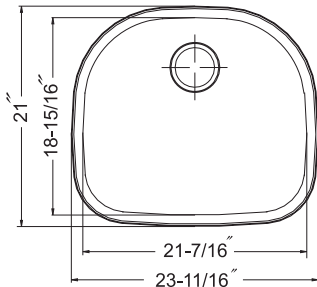

Model #	Description	List Price/Each
DES-2421S-1	Single Box Pack, sink only	522.00
DES-2421S-20	Nested Bulk Pack, sink only	454.00

Optional Accessories

SWG-2018D	Bottom Grid	118.00
CUT-1421D	Cutting Board	148.00
RIN-19176	Rinsing Basket	196.00
BAS-2000-SS	Basket Strainer	46.00

Other Basket Strainer options available on pages 42-43 with pricing on page 150