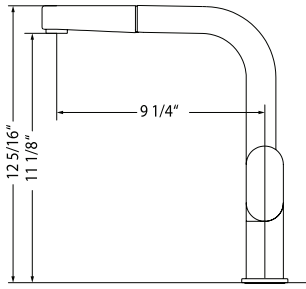

Model #	Description	List Price/Each
REPO-2000-PC	Polished Chrome finish, single function pull-out	682.00
REPO-2000-BN	Brushed Nickel finish, single function pull-out	833.00
REPO-2000-BB	Brushed Brass finish, single function pull-out	833.00