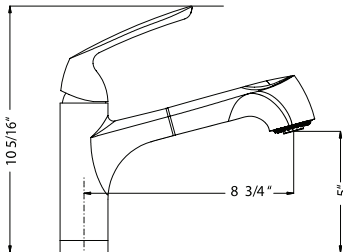

Model #	Description	List Price/Each
QUPO-2010-PC	Polished Chrome finish, dual function pull-out	574.00
QUPO-2010-BN	Brushed Nickel finish, dual function pull-out	646.00
QUPO-2010-OB	Oil Rubbed Bronze finish, dual function pull-out	646.00