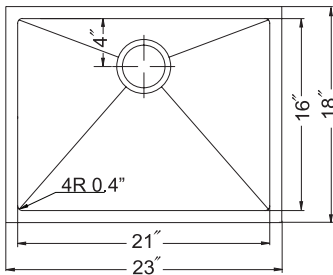

Model #	Description	List Price/Each
AXI-2318S	Single Box Pack, sink only	682.00
Optional Accessories		
SWG-2116	Bottom Grid	137.00
CUT-1518	Cutting Board	154.00
BAS-2000-SS	Basket Strainer	46.00
Other Basket Strainer options available on pages 42-43 with pricing on page 150		