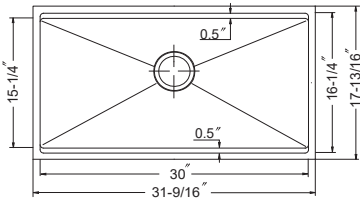

Model #	Description	List Price/Each
REN-16-3218S	Single Box Pack	1,498.00
Included Accessories		
CUT-1418	Eco-friendly Hardwood Worktop Cutting Board (included at no charge)	168.00
DRY-716	Drying Tray 1½" depth, stainless steel (included at no charge)	216.00
ROL-1416	Multi-purpose Roll-up Mat (included at no charge)	77.00
SWG-3015	Bottom Grid (included at no charge)	192.00
BAS-2000-SS	Basket Strainer (included at no charge)	46.00
Other Basket Strainer options available on pages 42-43 with pricing on page 150