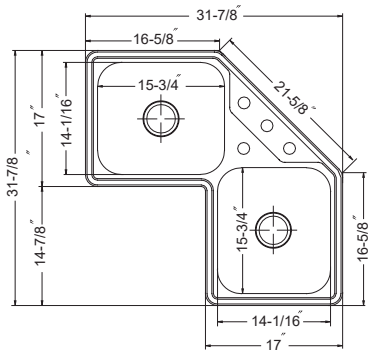

SWG-2014

RIN-20156

SWG-715

COL-8156

CUT-1417

CUT-1517

Model #	Description	List Price/Each
TUR-3232DCT-1	Single Box Pack, sink only	671.00
TUR-3232DCT-20	Nested Bulk Pack, sink only	568.00
Optional Accessories		
SWG-1214	Bottom Grid	93.00
CUT-1517	Cutting Board	131.00
BAS-2000-SS	Basket Strainer	46.00
Other Basket Strainer options available on pages 42-43 with pricing on page 150		