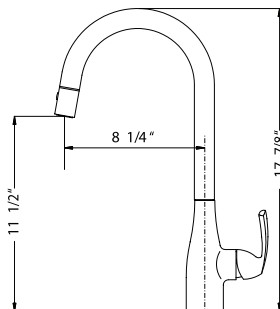

Model #	Description	List Price/Each
QUPD-1000-PC	Polished Chrome finish, dual function pull-down	598.00
QUPD-1000-BN	Brushed Nickel finish, dual function pull-down	802.00
QUPD-1000-OB	Oil Rubbed Bronze finish, dual function pull-down	802.00
QUPD-1000-BB	Brushed Brass finish, dual function pull-down	802.00