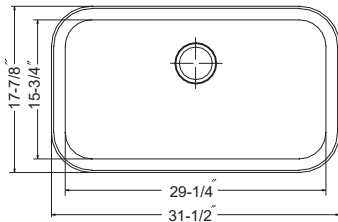

Model #	Description	List Price/Each
VIL-3218DT	Single Box Pack, sink only	626.00
Optional Accessories		
SWG-1214	Bottom Grid	93.00
CUT-1417	Cutting Board	123.00
CUT-1517	Cutting Board	131.00
BAS-2000-SS	Basket Strainer	46.00
Other Basket Strainer options available on pages 42-43 with pricing on page 150		