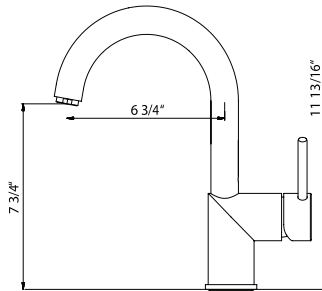

Model #	Description	List Price/Each
GABA-4000-PC	Polished Chrome finish, bar faucet with high rotating spout	514.00
GABA-4000-BN	Brushed Nickel finish, bar faucet with high rotating spout	672.00
GABA-4000-OB	Oil Rubbed Bronze finish, bar faucet with high rotating spout	672.00
GABA-4000-MB	Matte Black finish, bar faucet with high rotating spout	672.00
GABA-4000-BB	Brushed Brass finish, bar faucet with high rotating spout	672.00
GABA-4000-GR	Graphite finish, bar faucet with high rotating spout	672.00
GABA-4000-PN	Polished Nickel finish, bar faucet with high rotating spout	672.00
GABA-4000-RG*	Rose Gold finish, bar faucet with high rotating spout	672.00

*DWO = Discontinued When Out