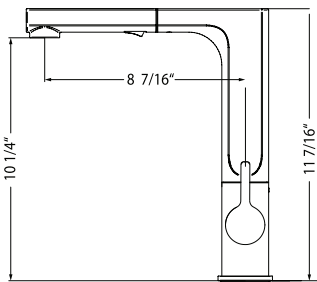

Model #	Description	List Price/Each
STPO-2000-PC	Polished Chrome finish, dual function pull-out	790.00
STPO-2000-BN	Brushed Nickel finish, dual function pull-out	994.00
STPO-2000-OB	Oil Rubbed Bronze finish, dual function pull-out	994.00
STPO-2000-MB	Matte Black finish, dual function pull-out	994.00
STPO-2000-BB	Brushed Brass finish, dual function pull-out	994.00