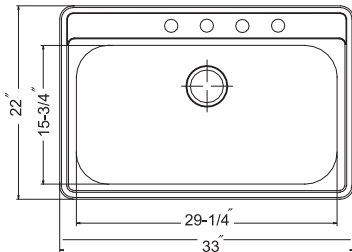

SWG-2714

CUT-1417

CUT-1517

Model #	Description	List Price/Each
EDI-4222TT-4-1	Single Box Pack, sink only	1,024.00
EDI-4222TT-4-20	Nested Bulk Pack, sink only	933.00
Optional Accessories		
SWG-715	Bottom Grid (fits small bowl)	69.00
SWG-1214	Bottom Grid (fits medium bowl)	93.00
SWG-1215	Bottom Grid (fits large bowl)	96.00
CUT-1517	Cutting Board (fits medium bowl)	131.00
COL-8156	Colander (fits small bowl)	76.00
BAS-2000-SS	Basket Strainer	46.00
	Other Basket Strainer options available on pages 42-43 with pricing on page 150	
	*Additional hole drilling	12.00