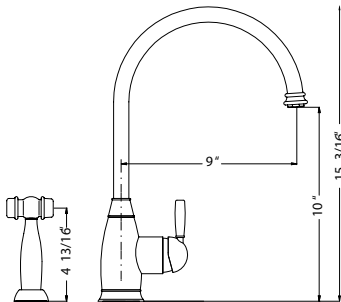

Model #	Description	List Price/Each
EXSH-4000-PC	Polished Chrome finish, traditional brass faucet, single lever, with side spray	995.00
EXSH-4000-BN	Brushed Nickel finish, traditional brass faucet, single lever, with side spray	1,346.00
EXSH-4000-OB	Oil Rubbed Bronze finish, traditional brass faucet, single lever, with side spray	1,346.00
EXSH-4000-BB	Brushed Brass finish, traditional brass faucet, single lever, with side spray	1,346.00
EXSH-4000-AB*	Antique Brass finish, traditional brass faucet, single lever, with side spray	1,346.00
EXSH-4000-AC	Antique Copper finish, traditional brass faucet, single lever, with side spray	1,346.00
EXSH-4000-PN	Polished Nickel finish, traditional brass faucet, single lever, with side spray	1,346.00
EXSH-4000-RG*	Rose Gold finish, traditional brass faucet, single lever, with side spray	1,346.00

*DWO = Discontinued When Out