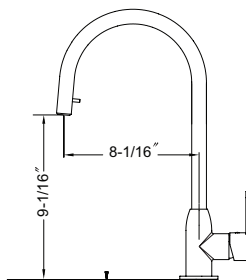

Model #	Description	List Price/Each
APPD-2000-PC*	Polished Chrome finish, single function hidden pull-down	442.00
APPD-2000-BN*	Brushed Nickel finish, single function hidden pull-down	467.00

*DWO = Entire Model Discontinued When Out of Stock