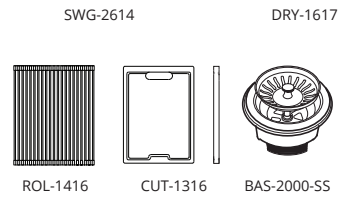

RENDEZVOUS COLLECTION 18 Gauge Collection

UNDERMOUNT

- T-304 Stainless Steel
- Handmade 18 Gauge Sinks
- 10mm (R10) Radius Corners
- Scored Bottom
- Wooden Cutting Board
- StoneShield Undercoating
- TotalGuard+ Insulation
- Dual Tiered Sliding Platform
- Sound Deadening Pads
- Removable, Sliding Stainless Steel Drying Tray

REN-4518S

1. Rendezvous Extra Large Single Bowl
2. 10mm radius design with interchangeable dual sliding platform system
   - 10" deep bowl
   - Offset drain
   - StoneShield undercoating
   - Sound deadening pads
   - TotalGuard+ insulation
   - Fits 48" minimum cabinet

Supplied with stainless steel drying tray, wooden cutting board, multipurpose roll-up mat, wire bottom grid, and basket strainer

REN-3218S

1. Rendezvous Large Single Bowl
2. 10mm radius design with interchangeable dual sliding platform system
   - 9" deep bowl
   - Rear set drain
   - StoneShield undercoating
   - Sound deadening pads
   - TotalGuard+ insulation
   - Fits 36" minimum cabinet

Supplied with stainless steel drying tray, wooden cutting board, multipurpose roll-up mat, wire bottom grid, and basket strainer

REN-2618S

1. Rendezvous Single Bowl
2. 10mm radius design with interchangeable dual sliding platform system
   - 9" deep bowl
   - Rear set drain
   - StoneShield undercoating
   - Sound deadening pads
   - TotalGuard+ insulation
   - Fits 30" minimum cabinet

Supplied with stainless steel drying tray, wooden cutting board, multipurpose roll-up mat, wire bottom grid, and basket strainer