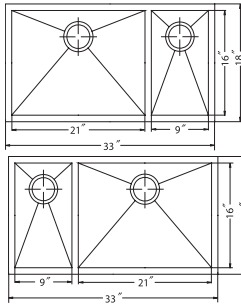

SWG-1516

CUT-1518

Model #	Description	List Price/Each
PRI-3318DR	Single Box Pack, sink only	1,080.00
PRI-3318DL	Single Box Pack, sink only	1,080.00
Optional Accessories		
SWG-2116	Bottom Grid (fits large bowl)	137.00
SWG-916	Bottom Grid (fits small bowl)	95.00
CUT-1518	Cutting Board	154.00
BAS-2000-SS	Basket Strainer	46.00
Other Basket Strainer options available on pages 42-43 with pricing on page 150		