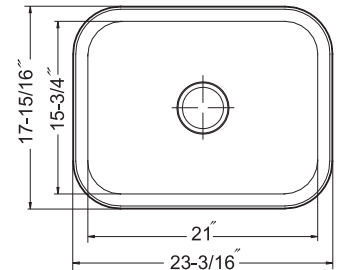

Model #	Description	List Price/Each
VIT-2418S-1	Single Box Pack, sink only	317.00
VIT-2418S-20	Nested Bulk Pack, sink only	272.00

Optional Accessories

SWG-2014	Bottom Grid	111.00
CUT-1417	Cutting Board	123.00
CUT-1517	Cutting Board	131.00
RIN-20156	Rinsing Basket	156.00
BAS-2000-SS	Basket Strainer	46.00

Other Basket Strainer options available on pages 42-43 with pricing on page 150