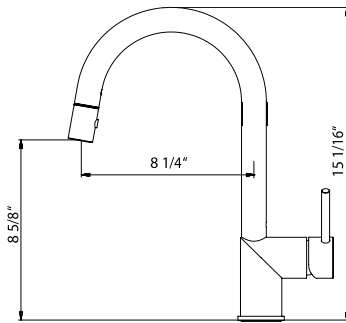

Model #	Description	List Price/Each
GAPD-1000-PWC	Polished White Copper finish, kitchen faucet with dual function pull-down	790.00
GAPD-1000-BWC	Brushed White Copper finish, kitchen faucet with dual function pull-down	790.00