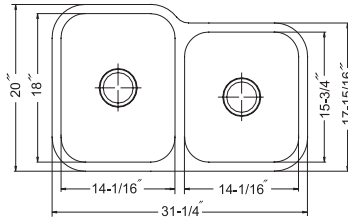

Model #	Description	List Price/Each
ENT-3220DR-1	Single Box Pack, sink only	434.00
ENT-3220DR-20	Nested Bulk Pack, sink only	384.00
ENT-3220DL-1	Single Box Pack, sink only	434.00
ENT-3220DL-20	Nested Bulk Pack, sink only	384.00

Optional Accessories

SWG-1214	Bottom Grid (fits small bowl)	93.00
SWG-1215	Bottom Grid (fits large bowl)	96.00
CUT-1417	Cutting Board	123.00
CUT-1517	Cutting Board	131.00
BAS-2000-SS	Basket Strainer	46.00

Other Basket Strainer options available on pages 42-43 with pricing on page 150