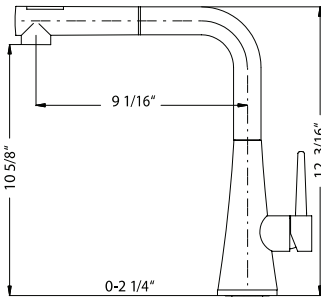

Model #	Description	List Price/Each
SEPO-2000-PC	Polished Chrome finish, dual function pull-out	694.00
SEPO-2000-BN	Brushed Nickel finish, dual function pull-out	922.00
SEPO-2000-OB	Oil Rubbed Bronze finish, dual function pull-out	922.00
SEPO-2000-MB	Matte Black finish, dual function pull-out	922.00