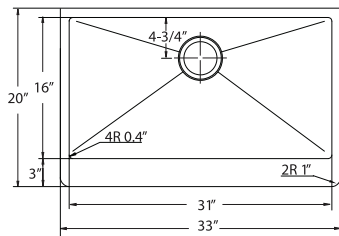

SWG-2816

CUT-1421

Model #	Description	List Price/Each
HUD-3320D	Single Box Pack, sink only	1,389.00
Optional Accessories		
SWG-1816	Bottom Grid (fits large bowl)	124.00
SWG-1216H	Bottom Grid (fits small bowl)	100.00
CUT-1421	Cutting Board	225.00
BAS-2000-SS	Basket Strainer	46.00
Other Basket Strainer options available on pages 42-43 with pricing on page 150		