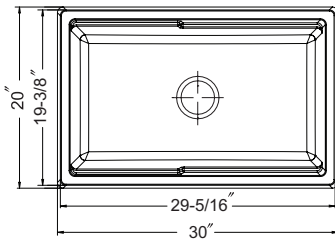

Model #	Description	List Price/Each
SiO-3020SAW-WH White	Workstation sink with accessories	1,799.00
SiO-3020SAW-BL Black	Workstation sink with accessories	1,799.00
SiO-3020SAW-MO Mocha	Workstation sink with accessories	1,799.00
SiO-3020SAW-SD Sand	Workstation sink with accessories	1,799.00
SiO-3020SAW-SL Slate	Workstation sink with accessories	1,799.00
Included Accessories		
CWG-2514	Bottom Grid (included at no charge)	158.00
CUT-1317	Eco-friendly Hardwood Worktop Cutting Board (included no charge)	136.00
DRY-918	Drying Board (included no charge)	216.00
ROL-1517	Roll-up Drying Rack (included no charge)	75.00
BAS-2000-SS	Stainless Steel Basket Strainer (included no charge)	46.00
Other Basket Strainer options available on pages 42-43 with pricing on page 150