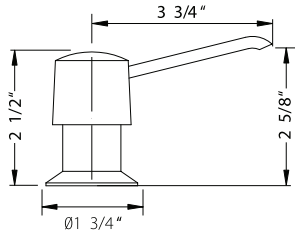

Model #	Description	List Price/Each
170-2500-PC*	Polished Chrome finish, soap dispenser with pump and bottle	119.00
170-2500-BN*	Brushed Nickel finish, soap dispenser with pump and bottle	137.00
170-2500-OB*	Oil Rubbed Bronze finish, soap dispenser with pump and bottle	149.00
170-2500-PN*	Polished Nickel finish, soap dispenser with pump and bottle	149.00

*DWO = Entire Model Discontinued When Out of Stock