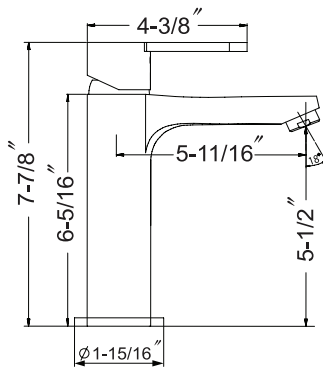

Model #	Description	List Price/Each
CLBL-1000-PWC	Polished White Copper lavatory faucet with drain	478.00
CLBL-1000-BWC	Brushed White Copper lavatory faucet with drain	478.00