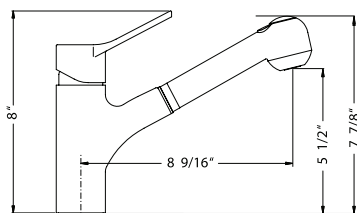

Model #	Description	List Price/Each
TAPO-2000-PC	Polished Chrome finish, dual function pull-out	442.00
TAPO-2000-BN	Brushed Nickel finish, dual function pull-out	526.00