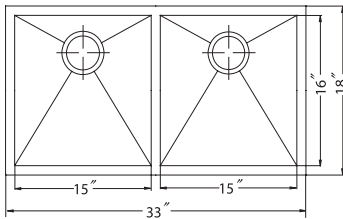

SWG-1516

CUT-1518

Model #	Description	List Price/Each
PRI-3318DR	Single Box Pack, sink only	1,080.00
PRI-3318DL	Single Box Pack, sink only	1,080.00
Optional Accessories		
SWG-2116	Bottom Grid (fits large bowl)	137.00
SWG-916	Bottom Grid (fits small bowl)	95.00
CUT-1518	Cutting Board	154.00
BAS-2000-SS	Basket Strainer	46.00
Other Basket Strainer options available on pages 42-43 with pricing on page 150		