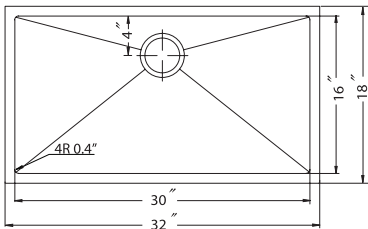

Model #	Description	List Price/Each
AXI-3218S	Single Box Pack, sink only	796.00
Optional Accessories		
SWG-3016	Bottom Grid	202.00
CUT-1518	Cutting Board	154.00
BAS-2000-SS	Basket Strainer	46.00
Other Basket Strainer options available on pages 42-43 with pricing on page 150