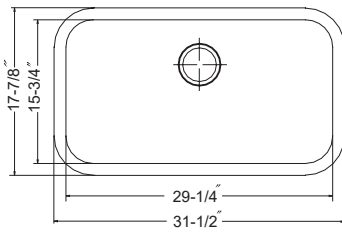

Model #	Description	List Price/Each
CADA-3218SU-5-1	Single Box Pack, 5" depth, sink only	568.00
CADA-3218SU-5.5-1	Single Box Pack, 5.5" depth, sink only	568.00
CADA-3218SU-6-1	Single Box Pack, 6" depth, sink only	568.00
CADA-3218SU-5-20	Nested Bulk Pack, 5" depth, sink only	489.00
CADA-3218SU-5.5-20	Nested Bulk Pack, 5.5" depth, sink only	489.00
CADA-3218SU-6-20	Nested Bulk Pack, 6" depth, sink only	489.00

Other Basket Strainer options available on pages 42-43 with pricing on page 150