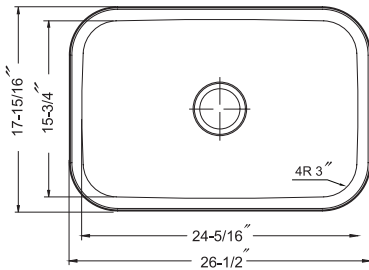

Model #	Description	List Price/Each
CLA-2718S-1	Single Box Pack, Sink Only	499.00
CLA-2718S-20	Nested Bulk Pack, Sink Only	419.00

Optional Accessories:

SWG-2516	Bottom Grid	137.00
BAS-2000-SS	Basket Strainer	46.00
CUT-1417	Eco-friendly Hardwood Worktop Cutting Board	123.00

Other Basket Strainer options available on pages 42-43 with pricing on page 150