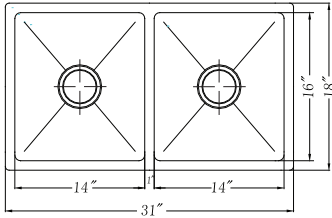

SWG-2015

RIN-21166

CUT-1218

Model #	Description	List Price/Each
HYD-3218D-1	Single Box Pack, sink only	717.00
HYD-3218D-20	Nested Bulk Pack, sink only	659.00
Optional Accessories		
SWG-1315	Bottom Grid	119.00
CUT-1218	Cutting Board	154.00
BAS-2000-SS	Basket Strainer	46.00
Other Basket Strainer options available on pages 42-43 with pricing on page 150		