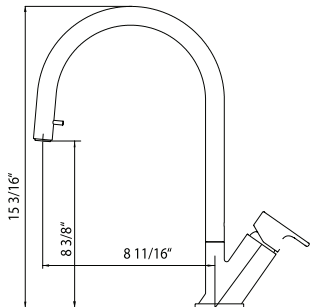

Model #	Description	List Price/Each
WAPD-1000-PC*	Polished Chrome finish, single function hidden pull-down	371.00
WAPD-1000-BN*	Brushed Nickel finish, single function hidden pull-down	503.00
WAPD-1000-MB*	Matte Black finish, single function hidden pull-down	503.00
WAPD-1000-PW*	Pewter finish, single function hidden pull-down	503.00
WAPD-1000-RG*	Rose Gold finish, single function hidden pull-down	503.00

*DWO = Entire Model Discontinued When Out of Stock