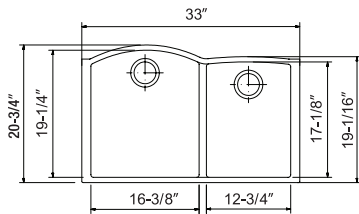

Model #	Description	List Price/Each
SiO-3321DAUR-WH White	Single Box Pack, sink only	826.00
SiO-3321DAUR-BL Black	Single Box Pack, sink only	826.00
SiO-3321DAUR-MO Mocha	Single Box Pack, sink only	826.00
SiO-3321DAUR-SD Sand	Single Box Pack, sink only	826.00
SiO-3321DAUR-TA Taupe	Single Box Pack, sink only	826.00

Optional Accessories

CWG-1517	Bottom Grid (Left Bowl)	131.00
CWG-1115	Bottom Grid (Right Bowl)	78.00
Other Basket Strainer options available on pages 42-43 with pricing on page 150