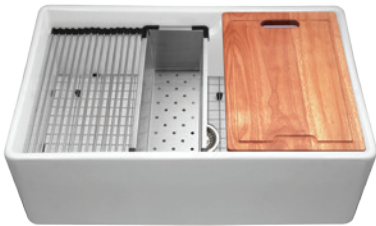

- Modern Apron-front Design
- Sharp Corners with European Flair
- Genuine Fireclay with Ultra-smooth Finish

Supplied with stainless steel drying tray, wooden cutting board, multipurpose roll-up mat, wire bottom grid, and basket strainer

CHE-3320SAW-WH White
CHE-3320SAW-BQ Biscuit
CHE-3320SAW-MB Matte Black
CHE-3320SAW-MG Matte Grey
CHE-3320SAW-MZ Marble
CHE-3320SAW-MWH Matte White

Chelsea 33" Apron-Front Workstation

- Apron-front installation requires custom cabinets
- Center drain
- Fits 36" minimum cabinet
- Reversible so high side can be on right or left
- Overall depth 10.125"; interior depth 9.25"
- Boxed weight 130 lbs
- Smooth apron front on both sides
- Sink dimension can vary ± 5 mm due to the nature of the fireclay material and the manufacturing process