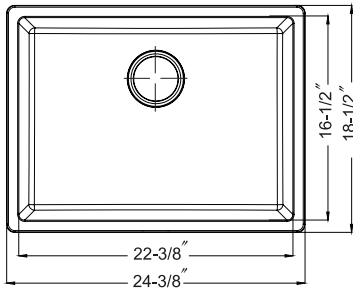

Model #	Description	List Price/Each
SiO-2317SU-WH White	Single Box Pack, sink only	689.00
SiO-2317SU-BL Black	Single Box Pack, sink only	689.00
SiO-2317SU-MO Mocha	Single Box Pack, sink only	689.00
SiO-2317SU-SD Sand	Single Box Pack, sink only	689.00
SiO-2317SU-SL Slate	Single Box Pack, sink only	689.00

Optional Accessories
CWG-2115

Bottom Grid	128.00
Other Basket Strainer options available on pages 42-43 with pricing on page 150