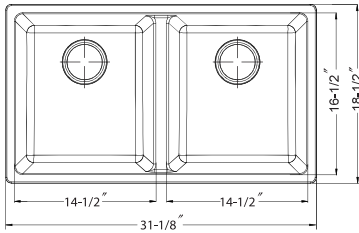

Model #	Description	List Price/Each
SiO-2917DU-WH White	Single Box Pack, sink only	766.00
SiO-2917DU-BL Black	Single Box Pack, sink only	766.00
SiO-2917DU-MO Mocha	Single Box Pack, sink only	766.00
SiO-2917DU-SD Sand	Single Box Pack, sink only	766.00
SiO-2917DU-SL Slate	Single Box Pack, sink only	766.00

Optional Accessories
CWG-1214

Bottom Grid	92.00
Other Basket Strainer options available on pages 42-43 with pricing on page 150