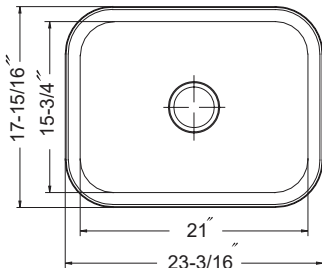

Model #	Description	List Price/Each
CLA-2318S-1	Single Box Pack, sink only	431.00
CLA-2318S-20	Nested Bulk Pack, sink only	329.00

Optional Accessories

SWG-2014	Bottom Grid	111.00
CUT-1417	Cutting Board	123.00
CUT-1517	Cutting Board	131.00
RIN-20156	Rinsing Basket	156.00
BAS-2000-SS	Basket Strainer	46.00

Other Basket Strainer options available on pages 42-43 with pricing on page 150