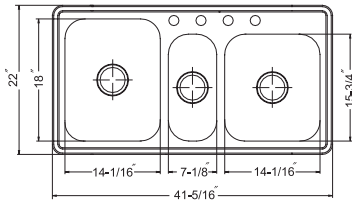

SWG-2714

CUT-1417

CUT-1517

Model #	Description	List Price/Each
EDI-4222TT-4-1	Single Box Pack, sink only	1,024.00
EDI-4222TT-4-20	Nested Bulk Pack, sink only	933.00
Optional Accessories		
SWG-715	Bottom Grid (fits small bowl)	69.00
SWG-1214	Bottom Grid (fits medium bowl)	93.00
SWG-1215	Bottom Grid (fits large bowl)	96.00
CUT-1517	Cutting Board (fits medium bowl)	131.00
COL-8156	Colander (fits small bowl)	76.00
BAS-2000-SS	Basket Strainer	46.00
	Other Basket Strainer options available on pages 42-43 with pricing on page 150	
	*Additional hole drilling	12.00