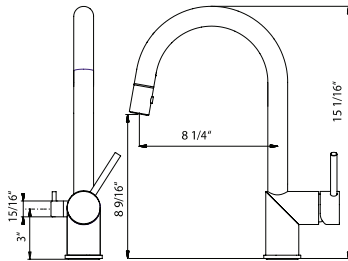

Model #	Description	List Price/Each
SHPD-2000-PC	Polished Chrome finish, dual function pull-down, shut-off valve for hot water	718.00
SHPD-2000-BN	Brushed Nickel finish, dual function pull-down, shut-off valve for hot water	922.00
SHPD-2000-OB	Oil Rubbed Bronze finish, dual function pull-down, shut-off valve for hot water	922.00
SHPD-2000-MB	Matte Black finish, dual function pull-down, shut-off valve for hot water	922.00
SHPD-2000-BB	Brushed Brass finish, dual function pull-down, shut-off valve for hot water	922.00
SHPD-2000-PN	Polished Nickel finish, dual function pull-down, shut-off valve for hot water	922.00
SHPD-2000-RG*	Rose Gold finish, dual function pull-down, shut-off valve for hot water	922.00

*DWO = Discontinued When Out