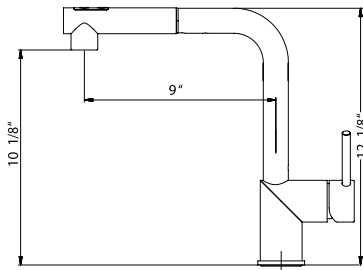

Model #	Description	List Price/Each
GAPO-2000-PC	Polished Chrome finish, dual function pull-out	582.00
GAPO-2000-BN	Brushed Nickel finish, dual function pull-out	719.00
GAPO-2000-OB	Oil Rubbed Bronze finish, dual function pull-out	719.00
GAPO-2000-MB	Matte Black, dual function pull-out	719.00
GAPO-2000-BB	Brushed Brass finish, dual function pull-out	719.00