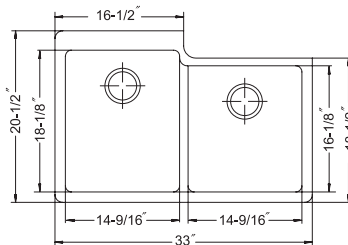

Model #	Description	List Price/Each
SiO-3321DUR-WH White	Single Box Pack, sink only	810.00
SiO-3321DUR-BL Black	Single Box Pack, sink only	810.00
SiO-3321DUR-MO Mocha	Single Box Pack, sink only	810.00
SiO-3321DUR-SD Sand	Single Box Pack, sink only	810.00
SiO-3321DUR-SL Slate	Single Box Pack, sink only	810.00

Optional Accessories

CWG-1317	Bottom Grid (fits large bowl)	129.00
CWG-1315	Bottom Grid (fits small bowl)	96.00
CUT-1518	Cutting Board	154.00
Other Basket Strainer options available on pages 42-43 with pricing on page 150