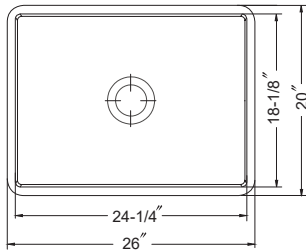

Model #	Description	List Price/Each
CHE-2620SA-WH	Apron single bowl 26" kitchen sink, White, sink only	1,355.00
CHE-2620SA-BQ	Apron single bowl 26" kitchen sink, Biscuit, sink only	1,469.00
Optional Accessories		
SWG-2418F	Bottom Grid	142.00
BAS-2000-SS	Stainless Steel Basket Strainer	46.00
Other Basket Strainer options available on pages 42-43 with pricing on page 150