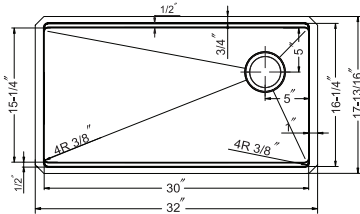

Supplied with stainless steel drying tray, wooden cutting board, multipurpose roll-up mat, wire bottom grid, and basket strainer

SWG-1815

SWG-1115

DRY-716

ROL-1416

CUT-1418

BAS-2000-SS

Model #	Description	List Price/Each
REN-16-4518S	Single Box Pack	1,858.00
Included Accessories		
CUT-1418	Eco-friendly Hardwood Worktop Cutting Board (included at no charge)	168.00
DRY-716	Drying Tray 1½" depth, stainless steel (included at no charge)	216.00
ROL-1416	Multi-purpose Roll-up Mat (included at no charge)	77.00
SWG-2315L	Bottom Grid (included at no charge)	166.00
SWG-2315R	Bottom Grid (included at no charge)	166.00
BAS-2000-SS	Basket Strainer (included at no charge)	46.00
Other Basket Strainer options available on pages 42-43 with pricing on page 150		