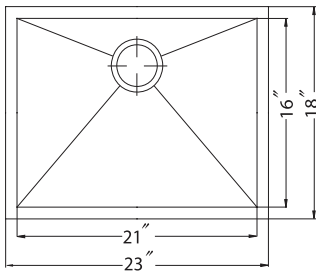

Model #	Description	List Price/Each
PRI-2318S	Single Box Pack, sink only	738.00
Optional Accessories		
SWG-2116	Bottom Grid	137.00
CUT-1518	Cutting Board	154.00
BAS-2000-SS	Basket Strainer	46.00
Other Basket Strainer options available on pages 42-43 with pricing on page 150