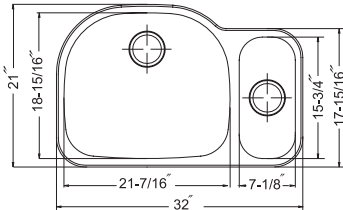

Model #	Description	List Price/Each
DES-3221DR-1	Single Box Pack, sink only	659.00
DES-3221DR-20	Nested Bulk Pack, sink only	568.00
DES-3221DL-1	Single Box Pack, sink only	659.00
DES-3221DL-20	Nested Bulk Pack, sink only	568.00

Optional Accessories

SWG-715	Bottom Grid (fits small bowl)	69.00
SWG-2018D	Bottom Grid (fits large bowl)	118.00
CUT-1421D	Cutting Board (fits large bowl)	148.00
COL-8156	Colander (fits small bowl)	76.00
RIN-19176	Rinsing Basket (fits large bowl)	196.00
BAS-2000-SS	Basket Strainer	46.00

Other Basket Strainer options available on pages 42-43 with pricing on page 150