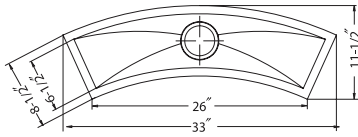

Model #	Description	List Price/Each
PRI-3312BT	Single Box Pack, sink only	1,024.00

Optional Accessories

SWR-139	Wire Rack	93.00
BAS-2000-SS	Basket Strainer	46.00
Other Basket Strainer options available on pages 42-43 with pricing on page 150