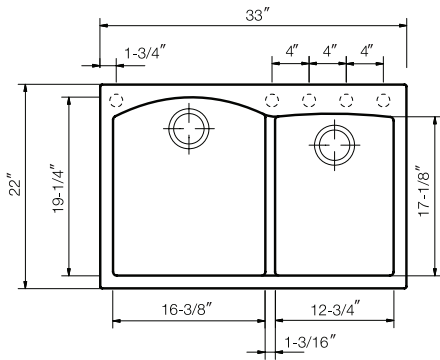

Topmount / Undermount

- Fits 21" minimum cabinet

- SiO-1616-WH
- SiO-1616-BL
- SiO-1616-MO
- SiO-1616-SD
- SiO-1616-SL

- White
- Black
- Mocha
- Sand
- Slate

CWG-1212

Model #	Description	List Price/Each
SiO-3322DATR-WH White	Single Box Pack, sink only	790.00
SiO-3322DATR-BL Black	Single Box Pack, sink only	790.00
SiO-3322DATR-MO Mocha	Single Box Pack, sink only	790.00
SiO-3322DATR-SD Sand	Single Box Pack, sink only	790.00
SiO-3322DATR-TA Taupe	Single Box Pack, sink only	790.00
Optional Accessories		
CWG-1517	Bottom Grid (Left Bowl)	131.00
CWG-1115	Bottom Grid (Right Bowl)	78.00
Other Basket Strainer options available on pages 42-43 with pricing on page 150		