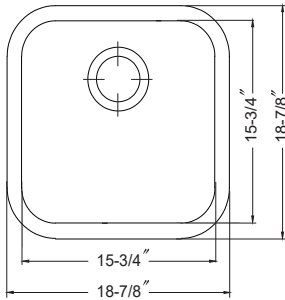

Model #	Description	List Price/Each
CHE-1919BU-WH	Undermount large bar/prep sink, White, sink only	741.00
CHE-1919BU-BQ	Undermount large bar/prep sink, Biscuit, sink only	797.00
CHE-1919BU-MB	Undermount large bar/prep sink, Matte Black, sink only	900.00
CHE-1919BU-MG	Undermount large bar/prep sink, Matte Grey, sink only	900.00
CHE-1919BU-MZ	Undermount large bar/prep sink, Marble, sink only	967.00
Optional Accessories		
SWG-1515F	Bottom Grid	95.00
BAS-2000-SS	Stainless Steel Basket Strainer	46.00
Other Basket Strainer options available on pages 42-43 with pricing on page 150