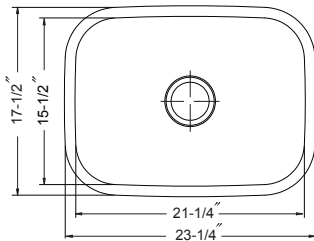

Model #	Description	List Price/Each
ENT-2318S-1	Single Box Pack, sink only	327.00
ENT-2318S-20	Nested Bulk Pack, sink only	288.00
Optional Accessories		
SWG-2014	Bottom Grid	111.00
CUT-1417	Cutting Board	123.00
CUT-1517	Cutting Board	131.00
RIN-20156	Rinsing Basket	156.00
BAS-2000-SS	Basket Strainer	46.00
Other Basket Strainer options available on pages 42-43 with pricing on page 150