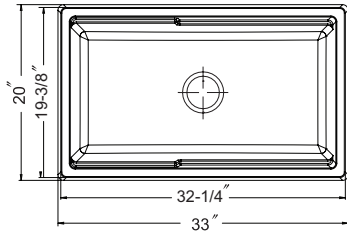

Topmount

- Fits 36" minimum cabinet

- SiO-2917DT-WH
- SiO-2917DT-BL
- SiO-2917DT-MO
- SiO-2917DT-SD
- SiO-2917DT-SL

- White
- Black
- Mocha
- Sand
- Slate

CWG-1214

Model #	Description	List Price/Each
SiO-3320SAW-WH White	Workstation sink with accessories	1,859.00
SiO-3320SAW-BL Black	Workstation sink with accessories	1,859.00
SiO-3320SAW-MO Mocha	Workstation sink with accessories	1,859.00
SiO-3320SAW-SD Sand	Workstation sink with accessories	1,859.00
SiO-3320SAW-SL Slate	Workstation sink with accessories	1,859.00