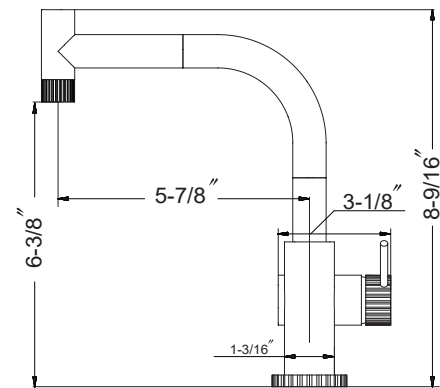

KNOB SERIES

Contemporary Single Handle Bar Faucet

Model KNBA-4000 BSS : Brushed Stainless Steel

KNBA-4000

FEATURES

- Construction from premium Type 304 solid stainless steel
- Easy clean removable Aerator
- Forward action with rear limit handle will not hit backsplash
- Ceramic Disc Cartridge – Lifetime Warranty
- 1.75 GPM
- Available in brushed stainless steel
- Large deck mounting locknut for ease of installation
- Hybrid stainless steel and nylon hose for increased durability and flexibility
- Quickconnect system designed for secure and easy installation
- All HamatUSA faucets are ICC certified to meet or exceed US State and Federal plumbing codes and low lead safety standards
- Limited Lifetime Warranty