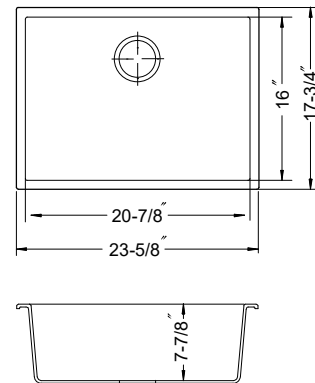

OPTIONAL COLORS

OVERALL DIMENSIONS	EACH BOWL	CUTOUT SIZE	PACKAGING*	WEIGHT*
23-5/8" x 17-3/4"	20-7/8" x 16"	See Template	1/10 pcs.	35/390lbs.

*Standard packaging: Single boxed /Pallet of single boxed.
All dimensions are in inches. Specifications subject to change without notice.