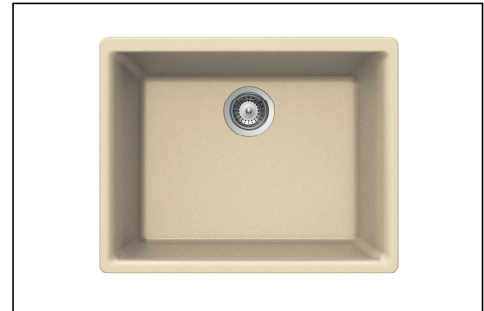

Siostone Collection

Undermount Single Bowl Model SIO-2418SU

SIO-2418SU

FEATURES

- 80% quartz and granite
- 7-7/8" depth
- Intrinsically hygienic Non-porous surface
- Antibacterial protection with silver ion Microstop®
- Silky to the touch, 3 times harder than natural granite
- Food-safe, UV-stable-will not fade • Color-fast throughout
- Heat resistance to +500°F
- Highest resistance to thermal shock, scratches and chips
- Ariapure® features odor and pollutant disinfection
- Fits 30" sink base
- Supplied with cutout template, fasteners and instructions
- Limited Lifetime Warranty

OPTIONAL COLORS

OVERALL DIMENSIONS	EACH BOWL	CUTOUT SIZE	PACKAGING*	WEIGHT*
23-5/8" x 17-3/4"	20-7/8" x 16"	See Template	1/10 pcs.	35/390lbs.

*Standard packaging: Single boxed /Pallet of single boxed.
All dimensions are in inches. Specifications subject to change without notice.