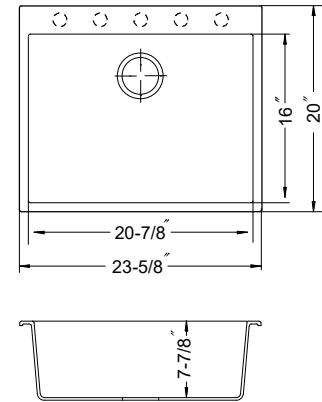

Siostone Collection

Topmount Single Bowl Model SIO-2420ST

SIO-2420ST

FEATURES

- 80% quartz and granite
- 7-7/8" depth • Pre-scored up to 5 faucet holes
- Intrinsically hygienic Non-porous surface
- Antibacterial protection with silver ion Microstop®
- Silky to the touch, 3 times harder than natural granite
- Food-safe, UV-stable-will not fade • Color-fast throughout
- Heat resistance to +500°F
- Highest resistance to thermal shock, scratches and chips
- Ariapure® features odor and pollutant disinfection
- Fits 30" sink base
- Supplied with cutout template, fasteners and instructions
- Limited Lifetime Warranty

OVERALL DIMENSIONS	EACH BOWL	CUTOUT SIZE	PACKAGING*	WEIGHT*
23-5/8" x 20"	20-7/8" x 16"	See Template	1/10 pcs.	35/390lbs.

*Standard packaging: Single boxed /Pallet of single boxed.
All dimensions are in inches. Specifications subject to change without notice.