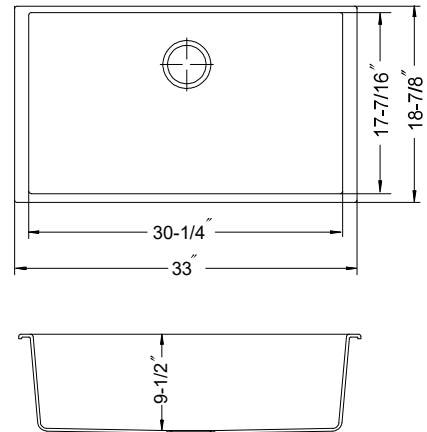

Siostone Collection

Undermount Large Single Bowl Model SIO-3319SU

SIO-3319SU

FEATURES

- 80% quartz and granite • 9-1/2" depth
- Intrinsically hygienic non-porous surface
- Antibacterial protection with silver ion Microstop®
- Silky to the touch, 3 times harder than natural granite
- Food-safe, UV-stable-will not fade • Color-fast throughout
- Heat resistance to +500°F
- Highest resistance to thermal shock, scratches and chips
- Ariapure® features odor and pollutant disinfection
- Fits 36" sink base
- Supplied with cutout template, fasteners and instructions
- Limited Lifetime Warranty

OPTIONAL COLORS

Black
Metallic

Mocha
Solid

Taupe
Structured

Sand
Solid

White
Solid

Linen
Solid

Thunder
Solid

OVERALL DIMENSIONS	EACH BOWL	CUTOUT SIZE	PACKAGING*	WEIGHT*
33" x 18-7/8"	30-1/4" x 17-7/16"	See Template	1/10 pcs.	45/490lbs.

*Standard packaging: Single boxed /Pallet of single boxed.
All dimensions are in inches. Specifications subject to change without notice.

OPTIONAL ACCESSORIES

Bottom Grid: CWG-2814

Strainer Options: Stainless steel strainers,
Color strainers, Color Disposal flanges

Project/Job name _____

Architect/Engineer _____

Contractor _____

Model _____

Q'ty _____

Notes _____