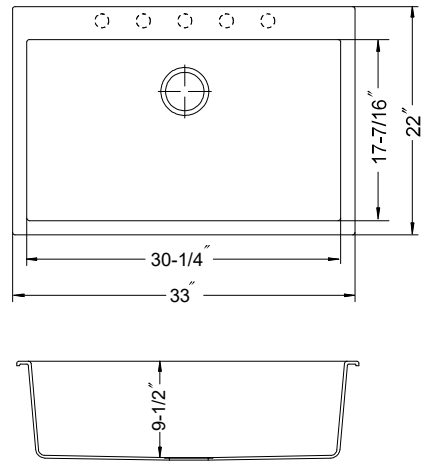

Siostone Collection
Topmount Large Single Bowl
Model SIO-3321ST

SIO-3321ST

FEATURES

- 80% quartz and granite
- 9-1/2" depth • Pre-scored up to 5 faucet holes
- Intrinsically hygienic non-porous surface
- Antibacterial protection with silver ion Microstop
- Silky to the touch, 3 times harder than natural granite
- Food-safe, UV-stable-will not fade • Color-fast throughout
- Heat resistance to +500°F
- Highest resistance to thermal shock, scratches and chips
- Ariapure® features odor and pollutant disinfection
- Fits 36" sink base
- Supplied with cutout template, fasteners and instructions
- Limited Lifetime Warranty

OPTIONAL COLORS

OVERALL DIMENSIONS	EACH BOWL	CUTOUT SIZE	PACKAGING*	WEIGHT*
33" x 22"	30-1/4" x 17-7/16"	See Template	1/10 pcs.	48/520lbs.

*Standard packaging: Single boxed /Pallet of single boxed.
 All dimensions are in inches. Specifications subject to change without notice.