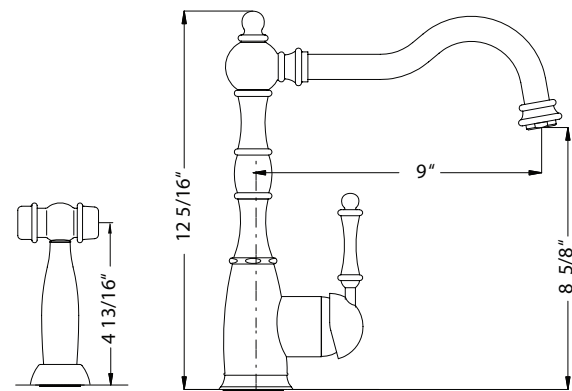

**NOTTINGHAM SERIES**

**Traditional Kitchen Faucet with Sidespray**

- Model** **NOSP-4000-PC** : Polished Chrome  
**NOSP-4000-BN** : Brushed Nickel  
**NOSP-4000-OB** : Oil Rubbed Bronze  
**NOSP-4000-BB** : Brushed Brass  
**NOSP-4000-AB** : Antique Brass  
**NOSP-4000-AC** : Antique Copper

NOSP-4000

**FEATURES**

- Traditional solid brass construction
- Traditional solid brass side spray with removable aerator
- Easy clean removable Aerator
- Extendable hose reaches all edges of sink and beyond. 20+ inches
- Forward action with 15° rear limited handle will not hit backsplash
- Ceramic Disc Cartridge - Lifetime Warranty
- Available in 6 finish options
- Oversized deck mounting locknut for ease of installation
- Hybrid stainless steel and nylon braided hoses for increased durability and flexibility
- All HamatUSA faucets are ICC certified to meet or exceed US State and Federal plumbing codes and low lead safety standards
- Limited Lifetime Warranty