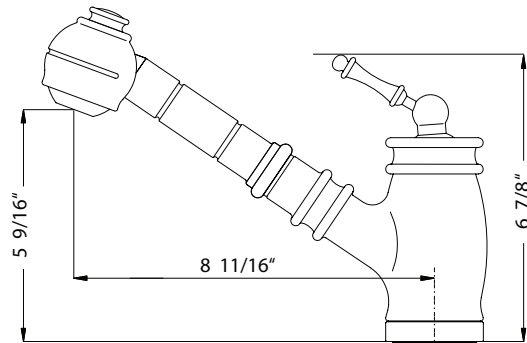

SHPO-2000

FEATURES

- Traditional solid all brass construction
- Solid brass pull out dual function spray/stream hand spray
- Easy clean removable Aerator
- Extendable hose reaches all edges of sink and beyond. 20+ inches
- Traditional Ornate UltraSmooth topmount handle
- Ceramic Disc Cartridge - Lifetime Warranty
- Available in 6 finish options
- Oversized deck mounting locknut for ease of installation
- Hybrid stainless steel and nylon braided hoses for increased durability and flexibility
- All HamatUSA faucets are ICC certified to meet or exceed US State and Federal plumbing codes and low lead safety standards
- Limited Lifetime Warranty