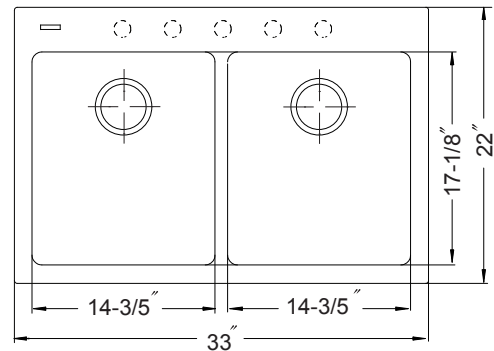

Siostone Collection

Topmount 50/50 Double Bowl Model SIO-3322DT

SIO-3322DT

FEATURES

- 80% quartz and granite
- 9-1/2" depth • Pre-scored up to 5 faucet holes
- Intrinsically hygienic non-porous surface
- Antibacterial protection with silver ion Microstop
- Silky to the touch, 3 times harder than natural granite
- Food-safe, UV-stable-will not fade • Color-fast throughout
- Heat resistance to +500°F
- Highest resistance to thermal shock, scratches and chips
- Ariapure® features odor and pollutant disinfection
- Fits 36" sink base
- Supplied with cutout template, fasteners and instructions
- 1 year Limited Warranty

OPTIONAL COLORS

Midnite
Metallic

Mocha
Solid

Taupe
Structured

Sand
Solid

Cloud
Solid

OVERALL DIMENSIONS	EACH BOWL	CUTOUT SIZE	PACKAGING*	WEIGHT*
33" x 22"	14-3/5" x 17-1/8"	See Installation	1/10 pcs.	48/520lbs.

*Standard packaging: Single boxed /Pallet of single boxed.
 All dimensions are in inches. Specifications subject to change without notice.

OPTIONAL ACCESSORIES

Bottom Grid: CWG-1315R (Right Bowl)

CWG-1315L (Left Bowl)