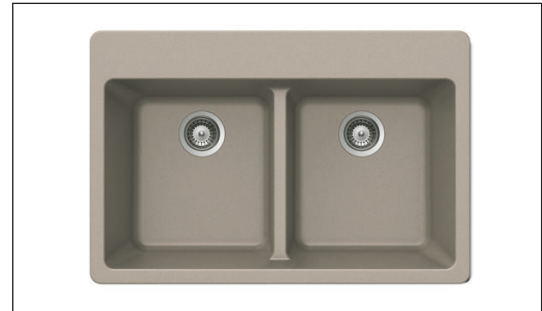

Siostone Collection

Topmount 50/50 Double Bowl Model SIO-3322DT

SIO-3322DT

FEATURES

- 80% quartz and granite
- 9-1/2" depth • Pre-scored up to 5 faucet holes
- Intrinsically hygienic non-porous surface
- Antibacterial protection with silver ion Microstop
- Silky to the touch, 3 times harder than natural granite
- Food-safe, UV-stable-will not fade • Color-fast throughout
- Heat resistance to +500°F
- Highest resistance to thermal shock, scratches and chips
- Ariapure® features odor and pollutant disinfection
- Fits 36" sink base
- Supplied with cutout template, fasteners and instructions
- 1 year Limited Warranty

OPTIONAL COLORS

Midnite
Metallic

Mocha
Solid

Taupe
Structured

Sand
Solid

Cloud
Solid

OVERALL DIMENSIONS	EACH BOWL	CUTOUT SIZE	PACKAGING*	WEIGHT*
33" x 22"	14-3/5" x 17-1/8"	See Installation	1/10 pcs.	48/520lbs.

*Standard packaging: Single boxed /Pallet of single boxed.
 All dimensions are in inches. Specifications subject to change without notice.

OPTIONAL ACCESSORIES

Bottom Grid: CWG-1315R (Right Bowl)

CWG-1315L (Left Bowl)