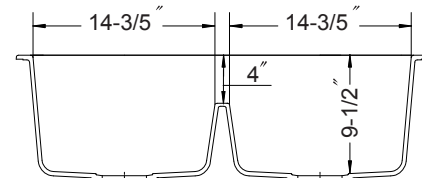

OPTIONAL COLORS

Midnite
Metallic

Mocha
Solid

Taupe
Structured

Sand
Solid

Cloud
Solid

OVERALL DIMENSIONS	EACH BOWL	CUTOUT SIZE	PACKAGING*	WEIGHT*
33" x 22"	14-3/5" x 17-1/8"	See Installation	1/10 pcs.	48/520lbs.

*Standard packaging: Single boxed /Pallet of single boxed.
 All dimensions are in inches. Specifications subject to change without notice.

OPTIONAL ACCESSORIES

Bottom Grid: CWG-1315R (Right Bowl)

CWG-1315L (Left Bowl)