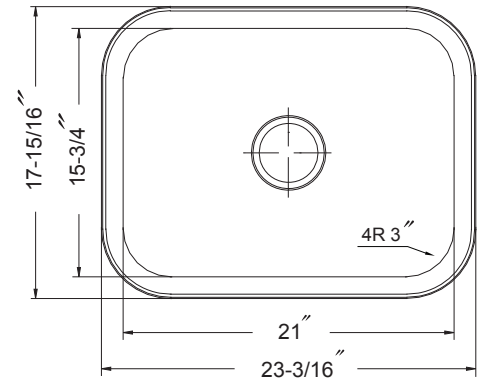

Vitality Collection

Undermount Single Bowl Model VIT-2418S

VIT-2418S

FEATURES

- Premium grade T-304 stainless steel
- 8" depth • 20 gauge
- StoneShield undercoating over Sound Deadening pad
- Spexedge
- Lustrous satin with highlighted rim
- Fits 30" sink base
- 3-1/2" drain opening
- Supplied with cutout template, fasteners and instructions
- Complies with ASME A112.19.3-2000, cUPC®
- Lifetime Limited Warranty

ASME A112.19.3-2008

TYPE 304
PREMIUM STAINLESS STEEL

SPEXEDGE
THE STRONGEST SINKS YOU CAN BUY

StoneShield™
UNDERCOATING PROTECTION

SOUND
DEADENING PADS

Lifetime
Warranty

OPTIONAL ACCESSORIES

Bottom Grid: SWG-2014

Cutting Board : CUT-1417

Rinsing Basket: RIN-20156

Strainer: BAS-2000-SS

OVERALL DIMENSIONS	EACH BOWL	CUTOUT SIZE	PACKAGING*	WEIGHT*
23-3/16" x 17-15/16"	21" x 15-3/4"	See Template	1/16/20 pcs.	13/240/250 lbs.

*Standard packaging: Single boxed /Pallet of single boxed/Pallet of bulk pack.
All dimensions are in inches. Specifications subject to change without notice.

Project/Job name _____

Architect/Engineer _____

Contractor _____

Model _____ Q'ty _____

Notes _____

Installation profile