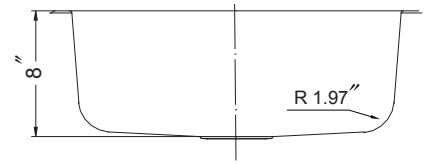

Vitality Collection

Undermount Single Bowl Model VIT-2418S

VIT-2418S

FEATURES

- Premium grade T-304 stainless steel
- 8" depth • 20 gauge
- StoneShield undercoating over Sound Deadening pad
- Spexedge
- Lustrous satin with highlighted rim
- Fits 30" sink base
- 3-1/2" drain opening
- Supplied with cutout template, fasteners and instructions
- Complies with ASME A112.19.3-2000, cUPC®
- Lifetime Limited Warranty

ASME A112.19.3-2008

TYPE 304
PREMIUM STAINLESS STEEL

SPEXEDGE
THE STRONGEST SINKS YOU CAN BUY

StoneShield™
UNDERCOATING PROTECTION

SOUND
DEADENING PADS

Lifetime
Warranty

OPTIONAL ACCESSORIES

Bottom Grid: SWG-2014

Cutting Board : CUT-1417

Rinsing Basket: RIN-20156

Strainer: BAS-2000-SS

OVERALL DIMENSIONS	EACH BOWL	CUTOUT SIZE	PACKAGING*	WEIGHT*
23-3/16" x 17-15/16"	21" x 15-3/4"	See Template	1/16/20 pcs.	13/240/250 lbs.

*Standard packaging: Single boxed /Pallet of single boxed/Pallet of bulk pack.
All dimensions are in inches. Specifications subject to change without notice.

Project/Job name _____

Architect/Engineer _____

Contractor _____

Model _____ Q'ty _____

Notes _____

Installation profile